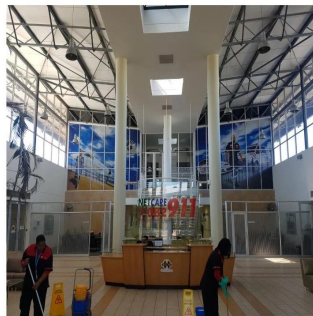

+52 55-88527336

MAGNIFICENT OFFICES WITH GREAT HIGHWAY FRONTAGE Superb corporate offices with storage space or extra basement parking available for sale or to let. Well located in Waterfall, Midrand with easy access to the N1 highway and major arterial routes. In close proximity to all amenities at Mall of Africa. The premises offer great highway exposure! This stand alone building comprises 2534m2 of office space including generous balcony space on each side of the building as well as a canteen with a large kitchen and pause areas. In addition, the building features 1930m2 of storage / basement parking area which is serviced by two roller doors as well as training and service rooms and store rooms. Please contact me for further options or to arrange a viewing.