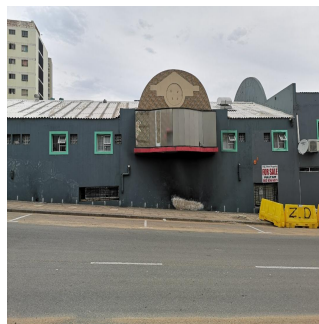

bathrooms

floors

qm land area

car spaces

Chris Pearson

Remax Address Berea

Berea, South Africa - Local Time

27 31 313 1310

Perfectly tucked away in the heart of a major economic city with seemingly endless potential. The mixed-use business and residential precinct's proposals are starting to fulfill their intended potential. There is nothing like this opportunity that comes around. Avoid being left waiting for the next chance while standing on the curb! a two-story structure that serves as the entrance to everything the seaside has to offer. Literally just a short distance away from popular beaches. Fantastic growth opportunity where you can transform the canvas into a work of art. This is an oasis due to its accessibility and heavy foot flow. This treasure is spread over two storeys, with four businesses on the main floor serving as retail space and eighteen rooms with en suite showers on the upstairs currently used as lodging. There are now plans available to look over. Only off street parking. Don't think twice! For more information, or to view, call immediately.