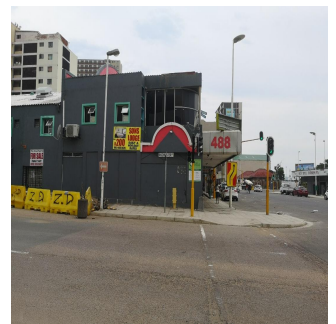

bathrooms

floors

qm land area

car spaces

Chris Pearson

Remax Address Berea

Berea, South Africa - Local Time

27 31 313 1310

Perfectly tucked away in the heart of a major economic city with seemingly endless potential. The mixed-use business and residential precinct's proposals are starting to fulfill their intended potential. There is nothing like this opportunity that comes around. Avoid being left waiting for the next chance while standing on the curb! a two-story structure that serves as the entrance to everything the seaside has to offer. Literally just a short distance away from popular beaches. Fantastic growth opportunity where you can transform the canvas into a work of art. This is an oasis due to its accessibility and heavy foot flow. This treasure is spread over two storeys, with four businesses on the main floor serving as retail space and eighteen rooms with en suite showers on the upstairs currently used as lodging. There are now plans available to look over. Only off street parking. Don't think twice! For more information, or to view, call immediately.