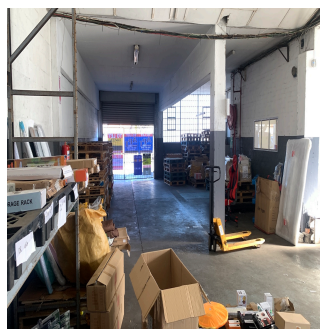

Penthouse

Multi Functional Industrial Property For Rent In Paarden Eiland, Milnerton

South Africa, Western Cape, Cape Town, Paarden Eiland Road, , 7420,

MONTHLY RENTAL PRICE

ZAR 34250.00

- 500 qm
- rooms
- bedrooms
- bathrooms
- floors
- qm land area
- car spaces

Jack Bass

Jack Bass Commercial Real Estate

Cape Town, South Africa - Local Time

27 21 023 1301

This well priced unit, (R34,250pm x vat) has 150amps, will suite automotive, mechanical and spray.1 front office, balance of space is open plan.1 wide access roller shutterlow eave 3/3.5m to ceilingSecure/safe area. Call the agent today to view this multi functional space.