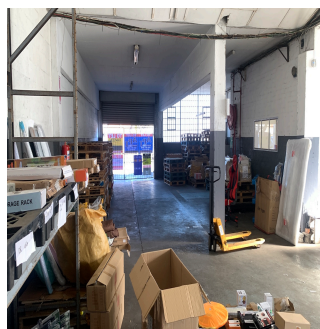

Penthouse

Multi Functional Industrial Property For Rent In Paarden Eiland, Milnerton

South Africa, Western Cape, Cape Town, Paarden Eiland Road, , 7420,

MONTHLY RENTAL PRICE

R 34250.00

- 500 qm
- rooms
- bedrooms
- bathrooms
- floors
- qm land area
- car spaces

Jack Bass

Jack Bass Commercial Real Estate

Cape Town, South Africa - Local Time

27 21 023 1301

This well priced unit, (R34,250pm x vat) has 150amps, will suite automotive, mechanical and spray.1 front office, balance of space is open plan.1 wide access roller shutterlow eave 3/3.5m to ceilingSecure/safe area. Call the agent today to view this multi functional space.