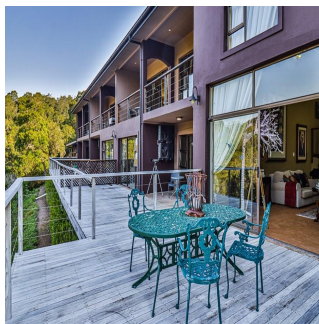

Penthouse

Beautifully Furnished 10 Bedroom House For Sale In Wilderness, Western Cape

South Africa, Western Cape, Cape Town, , , ,

SALES PRICE

ZAR 32500000.00

- 🏠 2000 qm
- 🏠 20 rooms
- 🛏 10 bedrooms
- 🚿 10 bathrooms
- 🏠 10 floors
- 📏 10 qm land area
- 🚗 10 car spaces

Brett Boyd

Boyd Real Estate Group

Cape Town, South Africa - Local Time

📞 27 68 000 2222

When you step foot on the 5.6-hectare refuge of Eden View and Shangri-la, get ready for the trip of a lifetime. This spot is tucked between the beautiful mountains of the Garden Route and is surrounded by untamed nature. Because we are in a special place, nature surrounds us from every direction, making it a haven of unparalleled peace. Eden View is very proud of creating an experience that changes what it means to be luxurious. There are ten beautiful luxury rooms here. Each one has a private lounge and bathroom right next to it. From your private porch or deck, you can enjoy stunning views of a lush, forested valley with a river winding through a faraway gorge. Welcome to our private Shangri-La Manor, a restaurant and event space that is perfect for small, classy parties. This safe place can hold up to 35 to 40 people and is great for meetings, classes, and special occasions. Our restaurant, which is the crown jewel of the manor, serves a delicious continental breakfast to our valued hotel guests and is also open for private events and special requests.