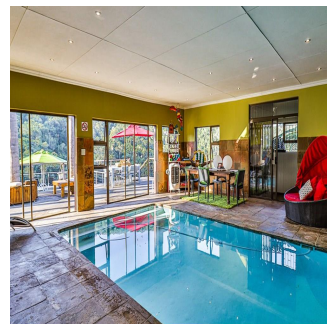

Brett Boyd

Boyd Real Estate Group

Cape Town, South Africa - Local Time

📞 27 68 000 2222

When you step foot on the 5.6-hectare refuge of Eden View and Shangri-la, get ready for the trip of a lifetime. This spot is tucked between the beautiful mountains of the Garden Route and is surrounded by untamed nature. Because we are in a special place, nature surrounds us from every direction, making it a haven of unparalleled peace. Eden View is very proud of creating an experience that changes what it means to be luxurious. There are ten beautiful luxury rooms here. Each one has a private lounge and bathroom right next to it. From your private porch or deck, you can enjoy stunning views of a lush, forested valley with a river winding through a faraway gorge. Welcome to our private Shangri-La Manor, a restaurant and event space that is perfect for small, classy parties. This safe place can hold up to 35 to 40 people and is great for meetings, classes, and special occasions. Our restaurant, which is the crown jewel of the manor, serves a delicious continental breakfast to our valued hotel guests and is also open for private events and special requests.