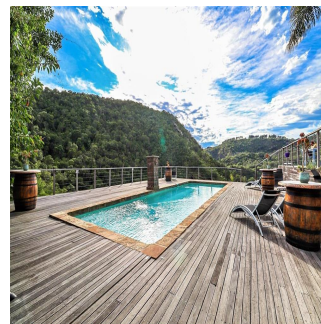

Brett Boyd

Boyd Real Estate Group

Cape Town, South Africa - Local Time

📞 27 68 000 2222

When you step foot on the 5.6-hectare refuge of Eden View and Shangri-la, get ready for the trip of a lifetime. This spot is tucked between the beautiful mountains of the Garden Route and is surrounded by untamed nature. Because we are in a special place, nature surrounds us from every direction, making it a haven of unparalleled peace. Eden View is very proud of creating an experience that changes what it means to be luxurious. There are ten beautiful luxury rooms here. Each one has a private lounge and bathroom right next to it. From your private porch or deck, you can enjoy stunning views of a lush, forested valley with a river winding through a faraway gorge. Welcome to our private Shangri-La Manor, a restaurant and event space that is perfect for small, classy parties. This safe place can hold up to 35 to 40 people and is great for meetings, classes, and special occasions. Our restaurant, which is the crown jewel of the manor, serves a delicious continental breakfast to our valued hotel guests and is also open for private events and special requests.