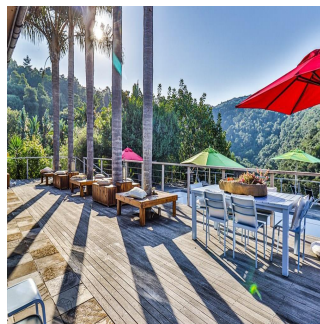

Brett Boyd

Boyd Real Estate Group

Cape Town, South Africa - Local Time

📞 27 68 000 2222

When you step foot on the 5.6-hectare refuge of Eden View and Shangri-la, get ready for the trip of a lifetime. This spot is tucked between the beautiful mountains of the Garden Route and is surrounded by untamed nature. Because we are in a special place, nature surrounds us from every direction, making it a haven of unparalleled peace. Eden View is very proud of creating an experience that changes what it means to be luxurious. There are ten beautiful luxury rooms here. Each one has a private lounge and bathroom right next to it. From your private porch or deck, you can enjoy stunning views of a lush, forested valley with a river winding through a faraway gorge. Welcome to our private Shangri-La Manor, a restaurant and event space that is perfect for small, classy parties. This safe place can hold up to 35 to 40 people and is great for meetings, classes, and special occasions. Our restaurant, which is the crown jewel of the manor, serves a delicious continental breakfast to our valued hotel guests and is also open for private events and special requests.