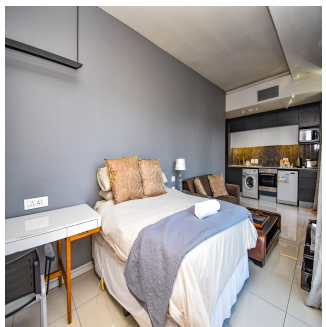

# 1 Bedroom Fully Furnished Modern Apartment For Sale In Sandown, Sandton

, , 2196,

SALES PRICE

**R 1195000.00**

- 42 qm
- 2 rooms
- 1 bedrooms
- 1 bathrooms
- 1 floors
- 1 qm land area
- 1 car spaces

**Guy Gillespie**  
 Guy Gillespie Properties  
 Cape Town, South Africa - Local Time

27 83 740 3619

It is located at 101 Katherine Street. It's the best of city life to live at The Capital on the Park. In this place, living in style and enjoying the benefits of staying in a hotel go hand in hand. Enjoy all the comforts of home along with the benefits of a hotel. At The Capital on the Park, you can find the best restaurants as well as a fitness center, spa, convenience store, deli, coffee shop, and champagne bar. It's the right place to get everything you need. The Gautrain stop at Sandton is only a 10-minute walk from The Capital on The Park. This makes it easy to get to the city center, Pretoria, and OR Tambo International Airport. This is the perfect lock-up-and-go apartment complex for commuters, regular visitors from across the border, or anyone who just wants a handy home base in the middle of Sandton.