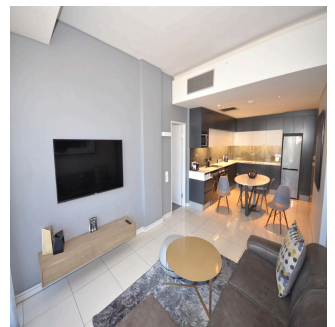

Penthouse

2 Bedroom Luxury Apartment For Sale In Sandown, Sandton

South Africa, Gauteng, Roodepoort, , , 2196,

SALES PRICE

R 2700000.00

- 80 qm
- 4 rooms
- 2 bedrooms
- 2 bathrooms
- 2 floors
- 2 qm land area
- 2 car spaces

Guy Gillespie

Guy Gillespie Properties
Cape Town, South Africa - Local Time

27 83 740 3619

It is located at 101 Katherine Street. It's the best of city life to live at The Capital on the Park. In this place, living in style and enjoying the benefits of staying in a hotel go hand in hand. Enjoy all the comforts of home along with the benefits of a hotel. At The Capital on the Park, you can find the best restaurants as well as a fitness center, spa, convenience store, deli, coffee shop, and champagne bar. It's the right place to get everything you need. The Capital on The Park is just a 10 minutes' walk from the Gautrain Sandton station, allowing for easy travel to the CBD, Pretoria and OR Tambo International Airport. Whether you're a commuter, a regular visitor from across the border or someone who just wants a convenient home-base in the heart of Sandton, the Capital on The Park development will provide you with the ideal lock-up-and-go apartment.

Fully furnished and equipped

Scenic views

Access to Park. Get in touch with us right away to set up a private showing.

Available From: 20.03.2024