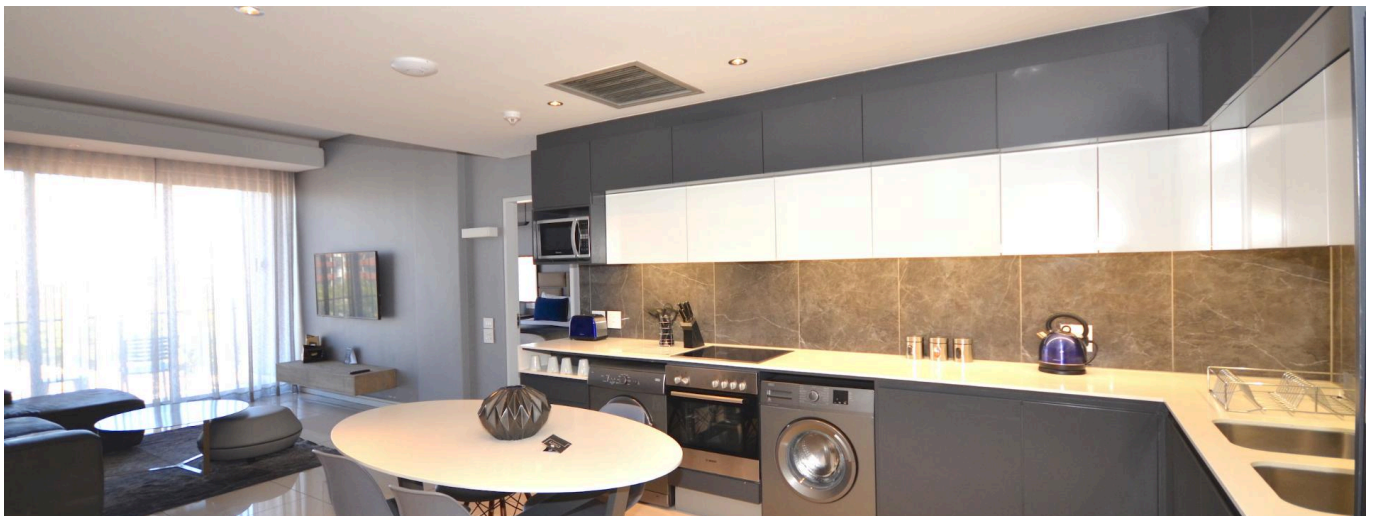

Penthouse

2 Bedroom Luxury Apartment For Sale In Sandown, Sandton

South Africa, Gauteng, Roodepoort, , , 2196,

SALES PRICE

ZAR 2700000.00

- 80 qm
- 4 rooms
- 2 bedrooms
- 2 bathrooms
- 2 floors
- 2 qm land area
- 2 car spaces

Guy Gillespie

Guy Gillespie Properties

Cape Town, South Africa - Local Time

27 83 740 3619

It is located at 101 Katherine Street. It's the best of city life to live at The Capital on the Park. In this place, living in style and enjoying the benefits of staying in a hotel go hand in hand. Enjoy all the comforts of home along with the benefits of a hotel. At The Capital on the Park, you can find the best restaurants as well as a fitness center, spa, convenience store, deli, coffee shop, and champagne bar. It's the right place to get everything you need. The Capital on The Park is just a 10 minutes' walk from the Gautrain Sandton station, allowing for easy travel to the CBD, Pretoria and OR Tambo International Airport. Whether you're a commuter, a regular visitor from across the border or someone who just wants a convenient home-base in the heart of Sandton, the Capital on The Park development will provide you with the ideal lock-up-and-go apartment.

Fully furnished and equipped

Scenic views

Access to Park. Get in touch with us right away to set up a private showing.

Available From: 20.03.2024