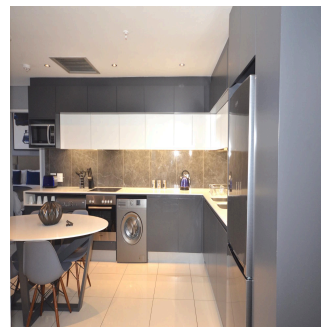

Penthouse

2 Bedroom Luxury Apartment For Sale In Sandown, Sandton

South Africa, Gauteng, Roodepoort, , , 2196,

SALES PRICE

R 2700000.00

- 80 qm
- 4 rooms
- 2 bedrooms
- 2 bathrooms
- 2 floors
- 2 qm land area
- 2 car spaces

Guy Gillespie

Guy Gillespie Properties
Cape Town, South Africa - Local Time

27 83 740 3619

It is located at 101 Katherine Street. It's the best of city life to live at The Capital on the Park. In this place, living in style and enjoying the benefits of staying in a hotel go hand in hand. Enjoy all the comforts of home along with the benefits of a hotel. At The Capital on the Park, you can find the best restaurants as well as a fitness center, spa, convenience store, deli, coffee shop, and champagne bar. It's the right place to get everything you need. The Capital on The Park is just a 10 minutes' walk from the Gautrain Sandton station, allowing for easy travel to the CBD, Pretoria and OR Tambo International Airport. Whether you're a commuter, a regular visitor from across the border or someone who just wants a convenient home-base in the heart of Sandton, the Capital on The Park development will provide you with the ideal lock-up-and-go apartment.

Fully furnished and equipped

Scenic views

Access to Park. Get in touch with us right away to set up a private showing.

Available From: 20.03.2024