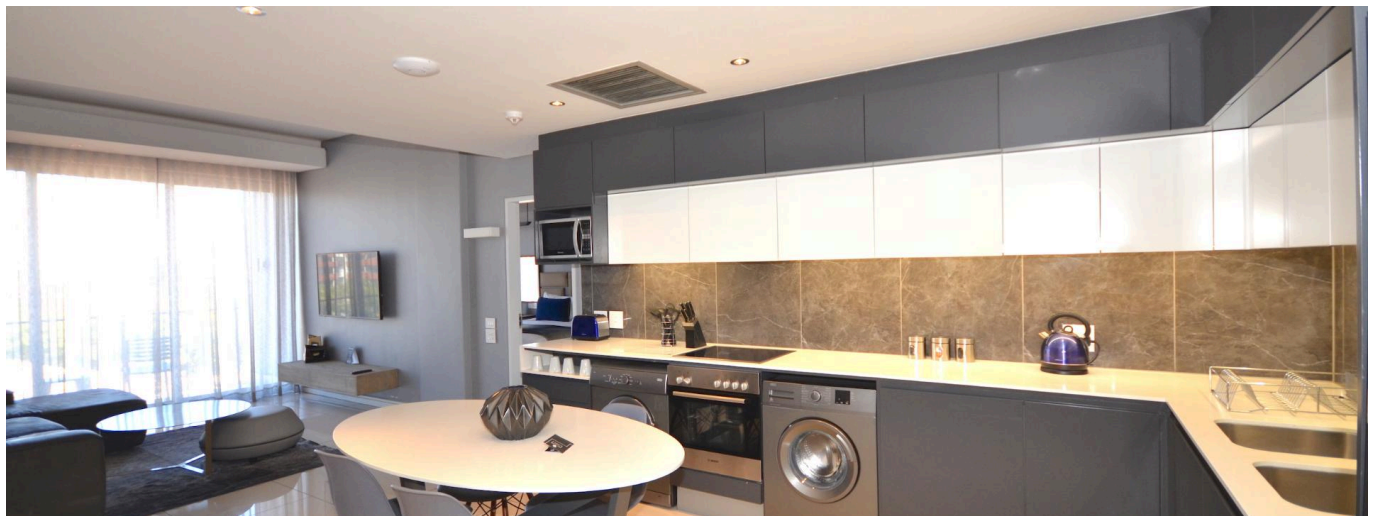

Penthouse

2 Bedroom Luxury Apartment For Sale In Sandown, Sandton

South Africa, Gauteng, Roodepoort, , , 2196,

SALES PRICE

ZAR 2700000.00

- 80 qm
- 4 rooms
- 2 bedrooms
- 2 bathrooms
- 2 floors
- 2 qm land area
- 2 car spaces

Guy Gillespie

Guy Gillespie Properties
Cape Town, South Africa - Local Time

27 83 740 3619

It is located at 101 Katherine Street. It's the best of city life to live at The Capital on the Park. In this place, living in style and enjoying the benefits of staying in a hotel go hand in hand. Enjoy all the comforts of home along with the benefits of a hotel. At The Capital on the Park, you can find the best restaurants as well as a fitness center, spa, convenience store, deli, coffee shop, and champagne bar. It's the right place to get everything you need. The Capital on The Park is just a 10 minutes' walk from the Gautrain Sandton station, allowing for easy travel to the CBD, Pretoria and OR Tambo International Airport. Whether you're a commuter, a regular visitor from across the border or someone who just wants a convenient home-base in the heart of Sandton, the Capital on The Park development will provide you with the ideal lock-up-and-go apartment.

Fully furnished and equipped

Scenic views

Access to Park. Get in touch with us right away to set up a private showing.

Available From: 20.03.2024

Floor: 4 Floors: 4 Year Built: 2017 Car Spaces: 4 Year Of Construction: 2017 Type: Office