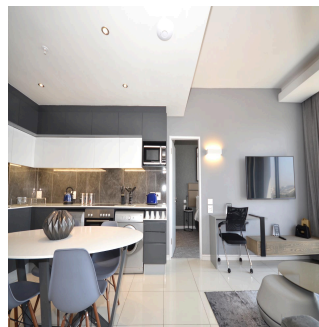

Penthouse

Beautiful 2 Bedroom Apartment For Sale In Sandown, Sandton

South Africa, Gauteng, Midrand, , , 2196,

SALES PRICE

R 2750000.00

- 80 qm
- 4 rooms
- 2 bedrooms
- 2 bathrooms
- 2 floors
- 2 qm land area
- 2 car spaces

Guy Gillespie
Guy Gillespie Properties
Cape Town, South Africa - Local Time

27 83 740 3619

Situated at on 101 Katherine Street. The Capital on The Park is cosmopolitan living at its best. Here luxury living merges seamlessly with the benefits of hotel living. Experience all the comforts of home combined with all the perks of a hotel. From the finest restaurants and a wide range of luxurious in-house comforts including a fitness centre and spa, convenience store, deli, coffee shop and champagne bar, The Capital on The Park offers you everything you need in one perfect place. The Capital on The Park is just a 10 minutes' walk from the Gautrain Sandton station, allowing for easy travel to the CBD, Pretoria and OR Tambo International Airport. Whether you're a commuter, a regular visitor from across the border or someone who just wants a convenient home-base in the heart of Sandton, the Capital on The Park development will provide you with the ideal lock-up-and-go apartment.