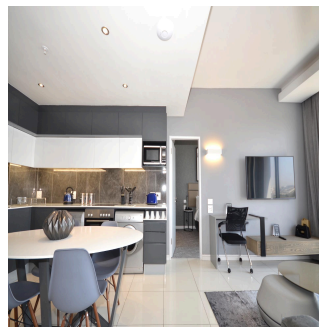

Penthouse

Beautiful 2 Bedroom Apartment For Sale In Sandown, Sandton

South Africa, Gauteng, Midrand, , , 2196,

SALES PRICE

ZAR 2750000.00

- 80 qm
- 4 rooms
- 2 bedrooms
- 2 bathrooms
- 2 floors
- 2 qm land area
- 2 car spaces

Guy Gillespie
Guy Gillespie Properties
Cape Town, South Africa - Local Time

27 83 740 3619

Situated at on 101 Katherine Street. The Capital on The Park is cosmopolitan living at its best. Here luxury living merges seamlessly with the benefits of hotel living. Experience all the comforts of home combined with all the perks of a hotel. From the finest restaurants and a wide range of luxurious in-house comforts including a fitness centre and spa, convenience store, deli, coffee shop and champagne bar, The Capital on The Park offers you everything you need in one perfect place. The Capital on The Park is just a 10 minutes' walk from the Gautrain Sandton station, allowing for easy travel to the CBD, Pretoria and OR Tambo International Airport. Whether you're a commuter, a regular visitor from across the border or someone who just wants a convenient home-base in the heart of Sandton, the Capital on The Park development will provide you with the ideal lock-up-and-go apartment.

Fully furnished and equipped

Scenic views

Access to Park. Get in touch with us right away to set up a private showing.

Available From: 19.03.2024