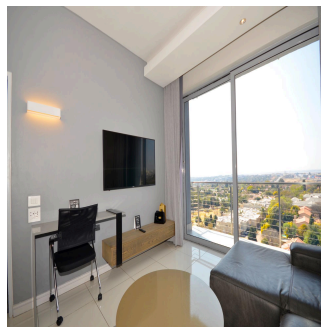

Guy Gillespie
Guy Gillespie Properties
Cape Town, South Africa - Local Time

27 83 740 3619

Situated at on 101 Katherine Street. The Capital on The Park is cosmopolitan living at its best. Here luxury living merges seamlessly with the benefits of hotel living. Experience all the comforts of home combined with all the perks of a hotel. From the finest restaurants and a wide range of luxurious in-house comforts including a fitness centre and spa, convenience store, deli, coffee shop and champagne bar, The Capital on The Park offers you everything you need in one perfect place. The Capital on The Park is just a 10 minutes' walk from the Gautrain Sandton station, allowing for easy travel to the CBD, Pretoria and OR Tambo International Airport. Whether you're a commuter, a regular visitor from across the border or someone who just wants a convenient home-base in the heart of Sandton, the Capital on The Park development will provide you with the ideal lock-up-and-go apartment.

Fully furnished and equipped

Scenic views

Access to Park. Get in touch with us right away to set up a private showing.

Available From: 19.03.2024

Floor: 4 Floors: 4 Year Built: 2017 Car Spaces: 4 Year Of Construction: 2017 Type: Office