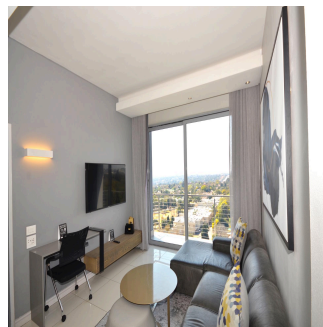

Penthouse

Beautiful 2 Bedroom Apartment For Sale In Sandown, Sandton

South Africa, Gauteng, Midrand, , , 2196,

SALES PRICE

ZAR 2750000.00

- 80 qm
- 4 rooms
- 2 bedrooms
- 2 bathrooms
- 2 floors
- 2 qm land area
- 2 car spaces

Guy Gillespie
Guy Gillespie Properties
Cape Town, South Africa - Local Time

27 83 740 3619

Situated at on 101 Katherine Street. The Capital on The Park is cosmopolitan living at its best. Here luxury living merges seamlessly with the benefits of hotel living. Experience all the comforts of home combined with all the perks of a hotel. From the finest restaurants and a wide range of luxurious in-house comforts including a fitness centre and spa, convenience store, deli, coffee shop and champagne bar, The Capital on The Park offers you everything you need in one perfect place. The Capital on The Park is just a 10 minutes' walk from the Gautrain Sandton station, allowing for easy travel to the CBD, Pretoria and OR Tambo International Airport. Whether you're a commuter, a regular visitor from across the border or someone who just wants a convenient home-base in the heart of Sandton, the Capital on The Park development will provide you with the ideal lock-up-and-go apartment.

Fully furnished and equipped

Scenic views

Access to Park. Get in touch with us right away to set up a private showing.

Available From: 19.03.2024