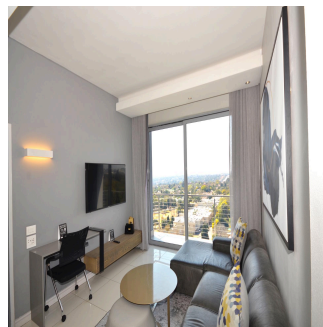

Penthouse

Beautiful 2 Bedroom Apartment For Sale In Sandown, Sandton

South Africa, Gauteng, Midrand, , , 2196,

SALES PRICE

R 2750000.00

- 80 qm
- 4 rooms
- 2 bedrooms
- 2 bathrooms
- 2 floors
- 2 qm land area
- 2 car spaces

Guy Gillespie
Guy Gillespie Properties
Cape Town, South Africa - Local Time

27 83 740 3619

Situated at on 101 Katherine Street. The Capital on The Park is cosmopolitan living at its best. Here luxury living merges seamlessly with the benefits of hotel living. Experience all the comforts of home combined with all the perks of a hotel. From the finest restaurants and a wide range of luxurious in-house comforts including a fitness centre and spa, convenience store, deli, coffee shop and champagne bar, The Capital on The Park offers you everything you need in one perfect place. The Capital on The Park is just a 10 minutes' walk from the Gautrain Sandton station, allowing for easy travel to the CBD, Pretoria and OR Tambo International Airport. Whether you're a commuter, a regular visitor from across the border or someone who just wants a convenient home-base in the heart of Sandton, the Capital on The Park development will provide you with the ideal lock-up-and-go apartment.