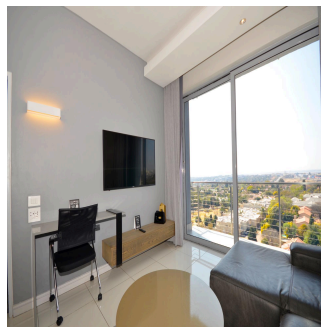

Penthouse

Beautiful 2 Bedroom Apartment For Sale In Sandown, Sandton

South Africa, Gauteng, Midrand, , , 2196,

SALES PRICE

R 2750000.00

- 80 qm
- 4 rooms
- 2 bedrooms
- 2 bathrooms
- 2 floors
- 2 qm land area
- 2 car spaces

Guy Gillespie
Guy Gillespie Properties
Cape Town, South Africa - Local Time

27 83 740 3619

Situated at on 101 Katherine Street. The Capital on The Park is cosmopolitan living at its best. Here luxury living merges seamlessly with the benefits of hotel living. Experience all the comforts of home combined with all the perks of a hotel. From the finest restaurants and a wide range of luxurious in-house comforts including a fitness centre and spa, convenience store, deli, coffee shop and champagne bar, The Capital on The Park offers you everything you need in one perfect place. The Capital on The Park is just a 10 minutes' walk from the Gautrain Sandton station, allowing for easy travel to the CBD, Pretoria and OR Tambo International Airport. Whether you're a commuter, a regular visitor from across the border or someone who just wants a convenient home-base in the heart of Sandton, the Capital on The Park development will provide you with the ideal lock-up-and-go apartment.