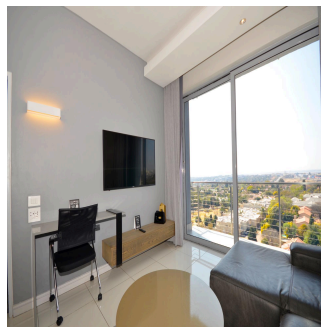

# Beautiful 2 Bedroom Apartment For Sale In Sandown, Sandton

South Africa, Gauteng, Midrand, , , 2196,

SALES PRICE

**ZAR 2750000.00**

- 80 qm
- 4 rooms
- 2 bedrooms
- 2 bathrooms
- 2 floors
- 2 qm land area
- 2 car spaces

**Guy Gillespie**  
Guy Gillespie Properties  
Cape Town, South Africa - Local Time

27 83 740 3619

Situated at on 101 Katherine Street. The Capital on The Park is cosmopolitan living at its best. Here luxury living merges seamlessly with the benefits of hotel living. Experience all the comforts of home combined with all the perks of a hotel. From the finest restaurants and a wide range of luxurious in-house comforts including a fitness centre and spa, convenience store, deli, coffee shop and champagne bar, The Capital on The Park offers you everything you need in one perfect place. The Capital on The Park is just a 10 minutes' walk from the Gautrain Sandton station, allowing for easy travel to the CBD, Pretoria and OR Tambo International Airport. Whether you're a commuter, a regular visitor from across the border or someone who just wants a convenient home-base in the heart of Sandton, the Capital on The Park development will provide you with the ideal lock-up-and-go apartment.

Fully furnished and equipped

Scenic views

Access to Park. Get in touch with us right away to set up a private showing.

Available From: 19.03.2024

Floor: 4    Floors: 4    Year Built: 2017    Car Spaces: 4    Year Of Construction: 2017    Type: Office