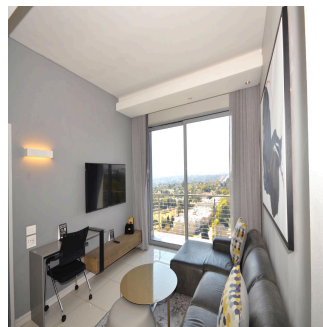

Penthouse

Beautiful 2 Bedroom Apartment For Sale In Sandown, Sandton

South Africa, Gauteng, Midrand, , , 2196,

SALES PRICE

ZAR 2750000.00

- 80 qm
- 4 rooms
- 2 bedrooms
- 2 bathrooms
- 2 floors
- 2 qm land area
- 2 car spaces

Guy Gillespie
Guy Gillespie Properties
Cape Town, South Africa - Local Time

27 83 740 3619

Situated at on 101 Katherine Street. The Capital on The Park is cosmopolitan living at its best. Here luxury living merges seamlessly with the benefits of hotel living. Experience all the comforts of home combined with all the perks of a hotel. From the finest restaurants and a wide range of luxurious in-house comforts including a fitness centre and spa, convenience store, deli, coffee shop and champagne bar, The Capital on The Park offers you everything you need in one perfect place. The Capital on The Park is just a 10 minutes' walk from the Gautrain Sandton station, allowing for easy travel to the CBD, Pretoria and OR Tambo International Airport. Whether you're a commuter, a regular visitor from across the border or someone who just wants a convenient home-base in the heart of Sandton, the Capital on The Park development will provide you with the ideal lock-up-and-go apartment.

Fully furnished and equipped

Scenic views

Access to Park. Get in touch with us right away to set up a private showing.

Available From: 19.03.2024

Floor: 4 Floors: 4 Year Built: 2017 Car Spaces: 4 Year Of Construction: 2017 Type: Office