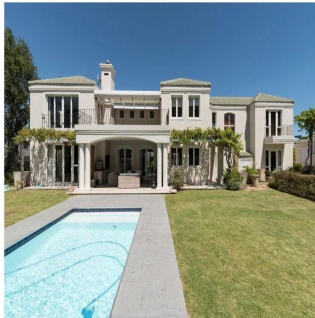

# 5 Bedroom House For Sale In Erinvale Golf Estate

, , 7130,

SALES PRICE

**USD 1324600.00**

- 550 qm
- 10 rooms
- 5 bedrooms
- 5 bathrooms
- 5 floors
- 5 qm land area
- 5 car spaces

**Antonie Goosen**  
Meridian Realty  
Stellenbosch, South Africa - Local Time

+27 0825545838

BLISSFUL SETTING AND PRIME POSITION SITUATED WITHIN THE ERINVALLE GOLF ESTATE! If prime position and premium address within the Helderberg basin is what your looking for here it is. This 5 Bedroom residence situated within the acclaimed Erinvale Golf Estate ticks all the boxes and provides an abundance of luxuries for family living. Situated at the foot of the Helderberg mountain range and nature reserve, this sought after residence positioned at the pinnacle of Erinvale Golf Estate gives you five bedrooms all en-suite with multiple whilst covering a total of 550 square meters living space set over two levels. This property boasts expansive open plan living areas with all five bedrooms being en-suite of which four are upstairs and one downstairs which is ideal for a guest suite. The main en-suite has a walk in wardrobe with air conditioning and private balcony looking onto the beautiful nature reserve. Formalities to this home comprise of the follows, fully equipped chefs kitchen with gas burner and serving area, large living room with gas fireplace, covered entertainment patio with built in braai, private study, formal lounge with gas fireplace, enclosed wine cellar, stunning salt chlorinated pool, triple automated garage. If your looking for a premium lifestyle and residence to call home and have one of South Africa's top golf courses on your doorstep then this is where you'll want to be! For further information or viewing arrangements please feel to contact us.