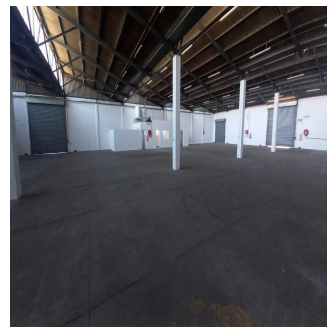

Lance Lawson
Bravo Real Estate
Cape Town, South Africa - Local Time

27 71 145 8397

Epping Industrial 2, a well-located industrial warehouse near Cape Town International Airport, the N2 highway, and major roads, is for rent. It is situated on Bofors Circle, across from a fuel station. Numerous logistics and FMCG companies, as well as an increasing number of migrant enterprises relocating to the Western Cape, are drawn to this industrial hub.

The following make up the unit:

- 24 hour security- 4m high roller shutter doors with easy access- Fire safety hoses and extinguishers- Kitchenette- Reception- Individual offices and board room- Entertainment area with bar and balcony- 3-phase power with 100Amps- Electric fencing- 1810m2 total Gross Lettable Area.

Available Immediately.

Available From: 11.03.2024

Floor: 4 Floors: 4 Year Built: 2017 Car Spaces: 4 Year Of Construction: 2017 Type: Office