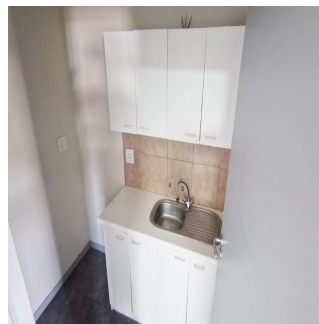

Nestled in the bustling neighborhood of Marconi Beam, Milnerton, Frazzitta Business Park offers the perfect space for your business. This prestigious complex, which caters to companies looking for offices ranging in size from compact to mid-sized, takes pride in its secure atmosphere. Savor the added benefit of designated parking places for convenience and ease, together with the comfort of mind that comes with excellent security features.

Introducing Suite 39, a prime ground-floor office space that ensures your accessibility is seamless with parking bays directly outside your door. This unit is thoughtfully designed with three distinct office areas, allowing for privacy and productivity. It also includes a compact kitchenette for your convenience and a private bathroom, ensuring a comfortable and self-contained working environment. Please note that electricity usage is independently metered and billed by Eskom.

Available From: 04.03.2024

Floor: 4   Floors: 4   Year Built: 2017   Car Spaces: 4   Year Of Construction: 2017   Type: Office