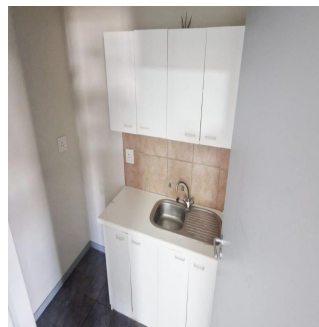

Nestled in the bustling neighborhood of Marconi Beam, Milnerton, Frazzitta Business Park offers the perfect space for your business. This prestigious complex, which caters to companies looking for offices ranging in size from compact to mid-sized, takes pride in its secure atmosphere. Savor the added benefit of designated parking places for convenience and ease, together with the comfort of mind that comes with excellent security features.

Introducing Suite 39, a prime ground-floor office space that ensures your accessibility is seamless with parking bays directly outside your door. This unit is thoughtfully designed with three distinct office areas, allowing for privacy and productivity. It also includes a compact kitchenette for your convenience and a private bathroom, ensuring a comfortable and self-contained working environment. Please note that electricity usage is independently metered and billed by Eskom.

Available From: 04.03.2024

Floor: 4   Floors: 4   Year Built: 2017   Car Spaces: 4   Year Of Construction: 2017   Type: Office