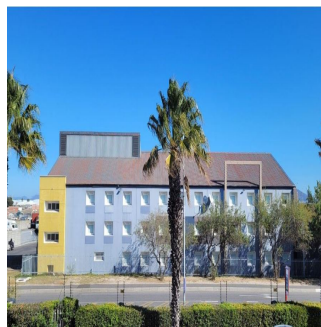

Penthouse

Ideal Commercial Property To Rent In Marconi Beam Industria

South Africa, Gauteng, Midrand, , , ,

MONTHLY RENTAL PRICE

R 8500.00

- 750 qm
- rooms
- bedrooms
- bathrooms
- floors
- qm land area
- car spaces

Judi Santorelli
 Urbanxproperties
 Cape Town, South Africa - Local Time

27 740473742

Reasonably Priced Office Space For Your Company. The secure Frazzitta Business Park in Milnerton has a variety of small to medium-sized office units available. For further convenience, the park offers safe parking spaces and dependable security control methods. Furthermore, it provides convenient access to important roads including Koeberg Road, the N7, and the N1. There is a greeting area, three divided offices, and air conditioning throughout this particular office space. For your convenience, it also has two open parking places, a restroom, and a kitchenette. The unit also includes pre-paid energy, and the mentioned costs do not include VAT. Right now, this office space is open for immediate occupancy.