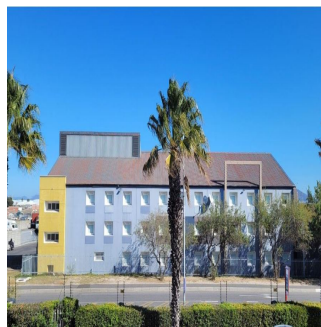

Penthouse

Ideal Commercial Property To Rent In Marconi Beam Industria

South Africa, Gauteng, Midrand, , , ,

MONTHLY RENTAL PRICE

ZAR 8500.00

- 750 qm
- rooms
- bedrooms
- bathrooms
- floors
- qm land area
- car spaces

Judi Santorelli
 Urbanxproperties
 Cape Town, South Africa - Local Time

27 740473742

Reasonably Priced Office Space For Your Company. The secure Frazzitta Business Park in Milnerton has a variety of small to medium-sized office units available. For further convenience, the park offers safe parking spaces and dependable security control methods. Furthermore, it provides convenient access to important roads including Koeberg Road, the N7, and the N1. There is a greeting area, three divided offices, and air conditioning throughout this particular office space. For your convenience, it also has two open parking places, a restroom, and a kitchenette. The unit also includes pre-paid energy, and the mentioned costs do not include VAT. Right now, this office space is open for immediate occupancy.