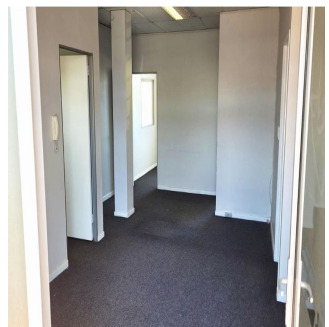

Judi Santorelli
 Urbanxproperties
 Cape Town, South Africa - Local Time

27 740473742

Reasonably Priced Office Space For Your Company. The secure Frazzitta Business Park in Milnerton has a variety of small to medium-sized office units available. For further convenience, the park offers safe parking spaces and dependable security control methods. Furthermore, it provides convenient access to important roads including Koeberg Road, the N7, and the N1. There is a greeting area, three divided offices, and air conditioning throughout this particular office space. For your convenience, it also has two open parking places, a restroom, and a kitchenette. The unit also includes pre-paid energy, and the mentioned costs do not include VAT. Right now, this office space is open for immediate occupancy.

Available From: 04.03.2024

Floor: 4 Floors: 4 Year Built: 2017 Car Spaces: 4 Year Of Construction: 2017 Type: Office

Amenities

ID Property ID

Outdoor Amenities