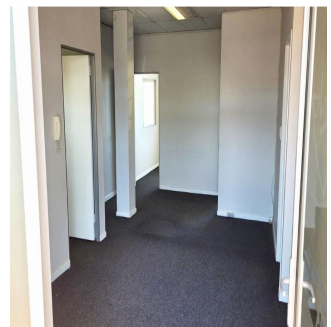

Judi Santorelli
 Urbanxproperties
 Cape Town, South Africa - Local Time

27 740473742

Reasonably Priced Office Space For Your Company. The secure Frazzitta Business Park in Milnerton has a variety of small to medium-sized office units available. For further convenience, the park offers safe parking spaces and dependable security control methods. Furthermore, it provides convenient access to important roads including Koeberg Road, the N7, and the N1. There is a greeting area, three divided offices, and air conditioning throughout this particular office space. For your convenience, it also has two open parking places, a restroom, and a kitchenette. The unit also includes pre-paid energy, and the mentioned costs do not include VAT. Right now, this office space is open for immediate occupancy.

Available From: 04.03.2024

Floor: 4 Floors: 4 Year Built: 2017 Car Spaces: 4 Year Of Construction: 2017 Type: Office

Amenities

ID Property ID

Outdoor Amenities