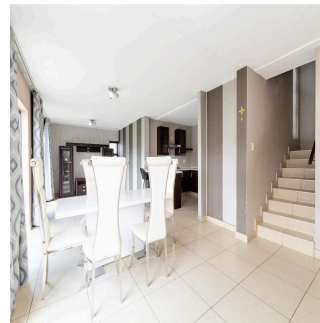

Keri Hart

Univest Property Group
Sandton, South Africa - Local Time

 27 83 844 3150

There is so much potential in this modern four-bedroom house! The family house offers a large, open-concept living area, dining area, and kitchen with granite countertops, an electric oven and gas cooktop, a pantry, and room for a dishwasher and washing machine. A storeroom under the stairs and a guest bathroom are located downstairs. There are four north-facing bedrooms upstairs with high ceilings and laminate flooring. An open-plan en suite bathroom with a shower, bathtub, toilet, twin basins, and lots of cabinet space is located in the main bedroom. A complete bathroom serves the other three bedrooms. Upstairs has a study nook that's ideal for working from home. Notable features also include a sizable wrap-around garden, a double automated garage with direct access to the house, and additional guest parking in front of the garage. Transfer duties are absent! Excellent security and convenient access to all local amenities, including the Lanseria Airport, Fourways Life Hospital, Broadacres Shopping Center, and Fourways Shopping Mall, characterize Cedar Creek Estate. The area's highly sought-after private and public schools are conveniently located near major thoroughfares and freeways. Make this your home today by calling to arrange a viewing!