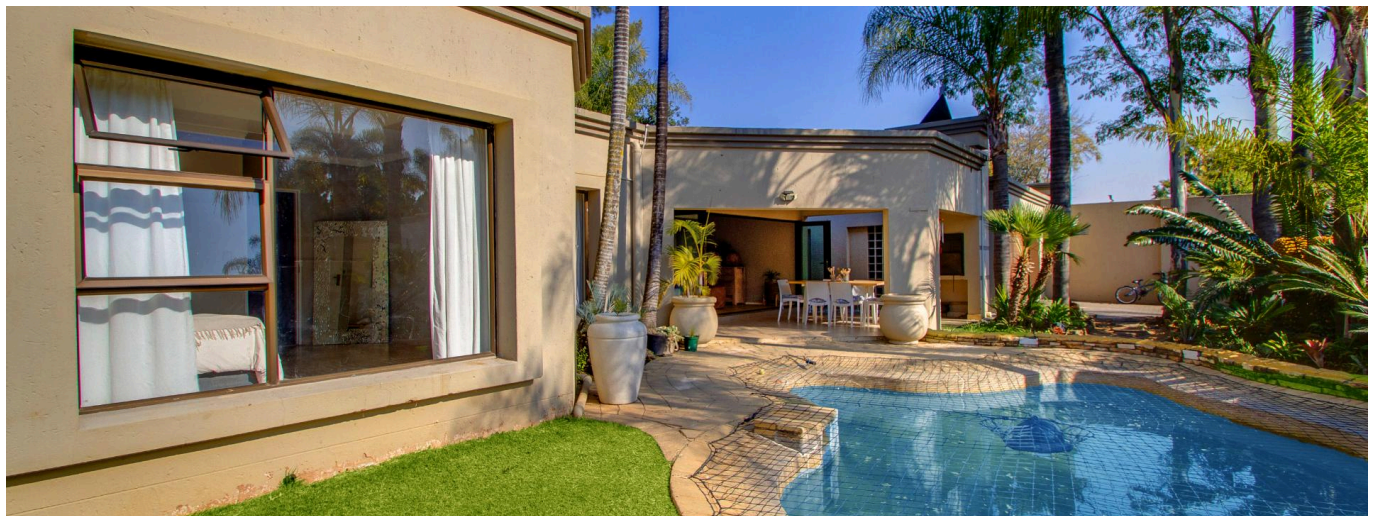

# Stunning 3 Bedroom Cluster House For Sale In Beverley

South Africa, Gauteng, Midrand, , , 2191,

SALES PRICE

**R 2995000.00**

- 266 qm
- 5 rooms
- 3 bedrooms
- 2 bathrooms
- 2 floors
- 2 qm land area
- 2 car spaces

**Keri Hart**

Univest Property Group  
Sandton, South Africa - Local Time

27 83 844 3150

This one-story cluster is located in a pet-friendly, well-maintained estate in Beverley. Filled with natural lighting the open plan living areas flow seamlessly throughout. Ample cabinet space, granite countertops, a gas stove, a scullery with enough for three undercounter appliances, and a double door fridge are all features of the open-plan kitchen, which also includes a dining area and a second sitting area. Three bedrooms with laminated flooring are serviced by two bathrooms, main bedroom being en-suite. The underground patio with built in braai place goes into and overlooks the lawn and swimming pool. The garden is of a fair size and is entirely walled. Office space, staff quarters, a double garage, additional parking, round-the-clock monitored security, and proximity to several facilities. Make this your home today by calling to arrange a viewing!

### Outdoor Amenities

24 Hour Security	Garage	Garden	Open Car Spaces
Secure Parking	Swimming Pool		