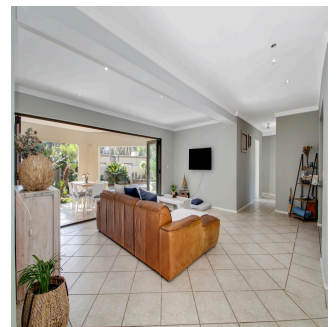

Keri Hart

Univest Property Group
Sandton, South Africa - Local Time

📞 27 83 844 3150

This one-story cluster is located in a pet-friendly, well-maintained estate in Beverley. Filled with natural lighting the open plan living areas flow seamlessly throughout. Ample cabinet space, granite countertops, a gas stove, a scullery with enough for three undercounter appliances, and a double door fridge are all features of the open-plan kitchen, which also includes a dining area and a second sitting area. Three bedrooms with laminated flooring are serviced by two bathrooms, main bedroom being en-suite. The underground patio with built in braai place goes into and overlooks the lawn and swimming pool. The garden is of a fair size and is entirely walled. Office space, staff quarters, a double garage, additional parking, round-the-clock monitored security, and proximity to several facilities. Make this your home today by calling to arrange a viewing!

Available From: 12.02.2024

Floor: 4 Floors: 4 Year Built: 2017 Car Spaces: 4 Year Of Construction: 2017 Type: Office

Amenities

ID	Property ID	Ensuite	Lounge
Maids Room			

Outdoor Amenities

24 Hour Security	Garage	Garden	Open Car Spaces
Secure Parking	Swimming Pool		