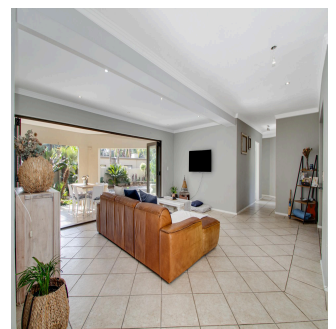

**Keri Hart**

Univest Property Group  
Sandton, South Africa - Local Time

27 83 844 3150

This one-story cluster is located in a pet-friendly, well-maintained estate in Beverley. Filled with natural lighting the open plan living areas flow seamlessly throughout. Ample cabinet space, granite countertops, a gas stove, a scullery with enough for three undercounter appliances, and a double door fridge are all features of the open-plan kitchen, which also includes a dining area and a second sitting area. Three bedrooms with laminated flooring are serviced by two bathrooms, main bedroom being en-suite. The underground patio with built in braai place goes into and overlooks the lawn and swimming pool. The garden is of a fair size and is entirely walled. Office space, staff quarters, a double garage, additional parking, round-the-clock monitored security, and proximity to several facilities. Make this your home today by calling to arrange a viewing!