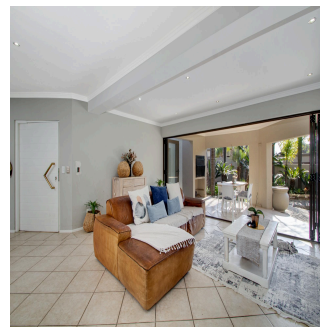

Keri Hart

Univest Property Group
Sandton, South Africa - Local Time

📞 27 83 844 3150

This one-story cluster is located in a pet-friendly, well-maintained estate in Beverley. Filled with natural lighting the open plan living areas flow seamlessly throughout. Ample cabinet space, granite countertops, a gas stove, a scullery with enough for three undercounter appliances, and a double door fridge are all features of the open-plan kitchen, which also includes a dining area and a second sitting area. Three bedrooms with laminated flooring are serviced by two bathrooms, main bedroom being en-suite. The underground patio with built in braai place goes into and overlooks the lawn and swimming pool. The garden is of a fair size and is entirely walled. Office space, staff quarters, a double garage, additional parking, round-the-clock monitored security, and proximity to several facilities. Make this your home today by calling to arrange a viewing!

Available From: 12.02.2024

Floor: 4 Floors: 4 Year Built: 2017 Car Spaces: 4 Year Of Construction: 2017 Type: Office

Amenities

ID	Property ID	Ensuite	Lounge
Maids Room			

Outdoor Amenities

24 Hour Security	Garage	Garden	Open Car Spaces
Secure Parking	Swimming Pool		