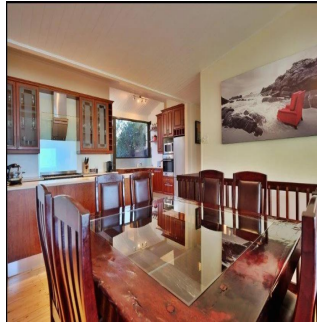

Padeco Realty  
Panamá, Panama - Local Time

 **+507 67814141**

DRIVE INTO YOUR OWN NORTH FACING BUNGALOW ON THE RIDGE OVERLOOKING THE FAMOUS CLIFTON BEACHES Perfectly positioned overlooking the beautiful Clifton beaches and taking in the exceptional advantage of mountain views. Enjoy the tranquil sounds of crashing waves on the shore whilst lounging next to the rim-flow pool and private garden, perfect for entertaining. The bungalow offers an open-plan lounge, dining room and kitchen flowing onto a large deck. 4 Bedrooms, 3 bathrooms, 3 parking bays and a rented tandem garage.