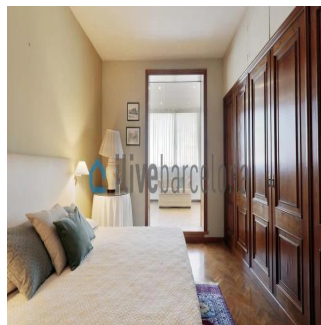

Panamá, Panama - Local Time

+507 6030-6782

Bright apartment in l'Eixample with a 16sqm of terrace, just a few steps from Plaza Catalunya, located on a royal estate. Amazing penthouse in l'Eixample Beautiful penthouse of 197sqm useful just a few steps from Plaza Catalunya. The apartment is located in a royal estate that has been remodeled a couple of years ago. The house has a lot of light and has an interior terrace of 16 m2 with an electric awning. It also has a large living room with unevenness (there is a reform project available by the owner), American kitchen with access to the terrace where it houses a large number of cabinets and a table for four people; a single room with a bathroom (preferably service or ironing area), two full bathrooms and three double bedrooms with large closets and rest areas. In the building there is a concierge service.