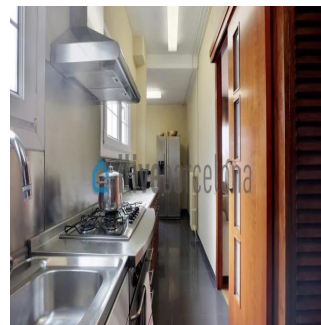

Panamá, Panama - Local Time

+507 6030-6782

Bright apartment in l'Eixample with a 16sqm of terrace, just a few steps from Plaza Catalunya, located on a royal estate. Amazing penthouse in l'Eixample Beautiful penthouse of 197sqm useful just a few steps from Plaza Catalunya. The apartment is located in a royal estate that has been remodeled a couple of years ago. The house has a lot of light and has an interior terrace of 16 m2 with an electric awning. It also has a large living room with unevenness (there is a reform project available by the owner), American kitchen with access to the terrace where it houses a large number of cabinets and a table for four people; a single room with a bathroom (preferably service or ironing area), two full bathrooms and three double bedrooms with large closets and rest areas. In the building there is a concierge service.