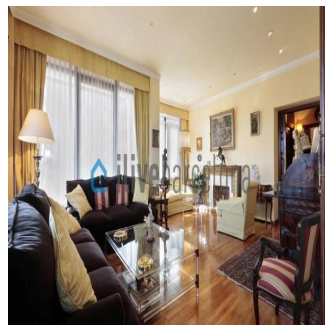

**+507 6030-6782**

Amazing apartment in the Zona Alta of Barcelona with more than 328sqm with a large terrace of 20sqm with views of the city. Very close to public transport in a very quiet area. Exceptional apartment in Diagonal The location is perfect to enjoy the city and the beach, which is only 10 minutes walking from home. In addition, the area is full of services such as bars, supermarkets, schools, pharmacies, the Poblenou market, etc. , and even two of the largest shopping centers in Barcelona, ??Diagonal Mar and Las Glorias, are just a few steps away. It also highlights the proximity to two large design parks, the Diagonal Mar park, with its huge lake, and the park designed by the architect Jean Nouvel, which is located in front of the building. Both have a number of elements designed for children's play. The house is perfectly connected. The area has numerous means of public transport. The nearest subway stop is Selva de Mar, and in addition, the stops of one of the bus lines (line 7) and tram Tram (T4) are at the door of the building. Upon entering the house, a hallway gives way to a spacious living room with 8 large windows that offer spectacular views. The kitchen is fully equipped, has all utensils and household appliances, and a breakfast area overlooking the sea. This ground floor also has a guest bathroom and a comfortable cleaning closet. We went up the stairs and on the top floor we found a distributor that leads to each of the 3 double bedrooms with fitted wardrobes, and a bathroom with full shower, sink and new wardrobe. One of the rooms is a spacious suite with four large windows on the corner and rest area. From the main room of the house you have access to a bright washbasin with a huge window overlooking the sea.