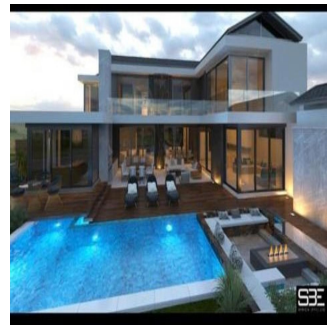

# Modern 4 Bedroom Contemporary Newly Built House For Sale In Waterfall Country Estate

, , 2090,

SALES PRICE

**R 20000000.00**

- 750 qm
- 8 rooms
- 4 bedrooms
- 4 bathrooms
- 4 floors
- 4 qm land area
- 4 car spaces

**Joelle McMaster**

Luxliv Property Group  
Centurion, South Africa - Local Time

27 83 384 0618

Be the first person to live in this brand-new SBE Designed Home in Waterfall.

Solar power, borehole water, a designer kitchen, ducted air conditioning, a cinema room, home automation, and landscaped gardens are just a few of the high-end features that come with this family home.

This house has 4 bedrooms, each with its own bathroom, 2 living rooms, 2 dining rooms, an entertainment area with a view of the pool and a big patio, and a garage.

Call us now for a viewing.

Available From: 23.12.2023

## Outdoor Amenities

24 Hour Security	Garage	Garden	Secure Parking
Swimming Pool			