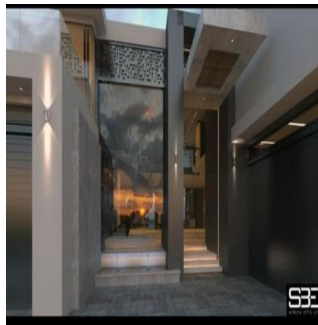

# Modern 4 Bedroom Contemporary Newly Built House For Sale In Waterfall Country Estate

, , 2090,

SALES PRICE

**R 20000000.00**

- 750 qm
- 8 rooms
- 4 bedrooms
- 4 bathrooms
- 4 floors
- 4 qm land area
- 4 car spaces

**Joelle McMaster**

Luxliv Property Group  
Centurion, South Africa - Local Time

27 83 384 0618

Be the first person to live in this brand-new SBE Designed Home in Waterfall.

Solar power, borehole water, a designer kitchen, ducted air conditioning, a cinema room, home automation, and landscaped gardens are just a few of the high-end features that come with this family home.