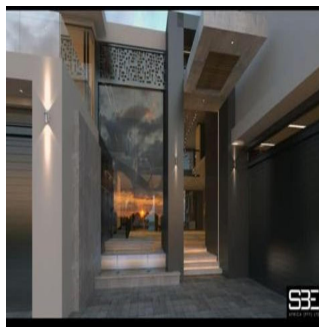

Penthouse

Modern 4 Bedroom Contemporary Newly Built House For Sale In Waterfall Country Estate

, , 2090,

SALES PRICE

ZAR 20000000.00

- 750 qm
- 8 rooms
- 4 bedrooms
- 4 bathrooms
- 4 floors
- 4 qm land area
- 4 car spaces

Joelle McMaster

Luxliv Property Group
Centurion, South Africa - Local Time

27 83 384 0618

Be the first person to live in this brand-new SBE Designed Home in Waterfall.

Solar power, borehole water, a designer kitchen, ducted air conditioning, a cinema room, home automation, and landscaped gardens are just a few of the high-end features that come with this family home.

This house has 4 bedrooms, each with its own bathroom, 2 living rooms, 2 dining rooms, an entertainment area with a view of the pool and a big patio, and a garage.

Call us now for a viewing.

Available From: 23.12.2023

Floor: 4 Floors: 4 Year Built: 2017 Car Spaces: 4 Year Of Construction: 2017 Type: Office

Amenities

ID	Property ID	Lounge	Reception Area
Study Room			

Outdoor Amenities

24 Hour Security	Garage	Garden	Secure Parking
Swimming Pool			