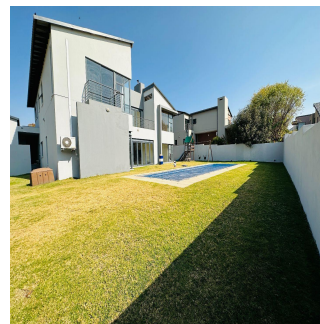

5 qm land area

5 car spaces

Welcome to a luxurious haven tucked away in the famous Waterfall Country Estate. As soon as you walk through the grand door, the formal lounge greets you with its timeless elegance.

The house has a built-in braai area, which is perfect for having parties and other events. The delicious smell of food being grilled will make you feel like you're in heaven.

A luxurious guest bedroom with its own bathroom is waiting for you on the lower floor. Guests will really feel pampered as they enjoy the peace and ease of this private area. The outside world is calling through big doors that open to a patio with stunning views of the well-kept garden and pool area.

Garage

Garden

Secure Parking

Swimming Pool