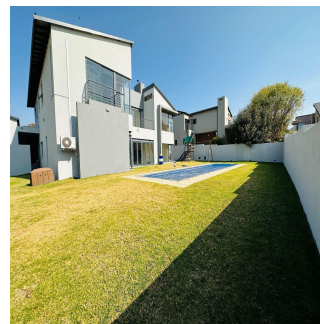

Penthouse

Spacious 6 Bedroom Home For Rent In Waterfall Country Estate

, , 2090,

MONTHLY RENTAL PRICE

R 55000.00

SALES PRICE

R 0.00

508 qm 11 rooms 6 bedrooms 5 bathrooms

5 floors 5 qm land area 5 car spaces

Joelle McMaster

Luxliv Property Group

Centurion, South Africa - Local Time

27 83 384 0618