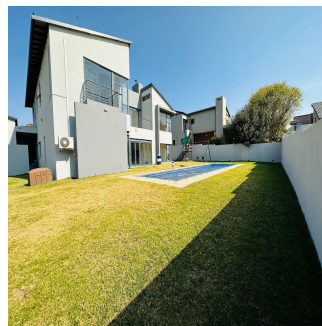

Penthouse

Spacious 6 Bedroom Home For Rent In Waterfall Country Estate

, , 2090,

MONTHLY RENTAL PRICE

ZAR 55000.00

SALES PRICE

ZAR 0.00

- 508 qm
- 11 rooms
- 6 bedrooms
- 5 bathrooms
- 5 floors
- 5 qm land area
- 5 car spaces

Joelle McMaster

Luxliv Property Group

Centurion, South Africa - Local Time

27 83 384 0618