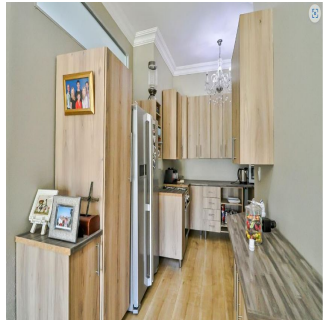

27 082 789 7888

Brand new, spotless home on a 5114 sqm lot with a view that will take your breath away.

This house can be used for a lot of different things because it has 8 bedrooms and 8.5 baths. The main house has six bedrooms, six bathrooms with en-suites, and a guest toilet downstairs. There are also two different flats, each with a bedroom, bathroom, kitchen, living room, and dining room. Two of the bedrooms in the main house can be used as the main bedroom. Each has its own kitchen, living room, or study.

This house has a great flow because every detail has been thought of. As you walk into the house, you'll find a large study, a spare bathroom, and an open-plan living area with a dining room, a lounge, a TV lounge, and a fireplace. The gourmet kitchen is big and has a walk-in pantry with a wine cellar. There is also a separate scullery and washing area that leads to the cars.

ABOUT THE ESTATE

The 415 families who are lucky enough to live on Cornwall Hill Country Estate in Centurion, Pretoria, enjoy a peaceful way of life. The style of the homes in Cornwall is a mix of English Country and modern styles. The sizes of the stands range from 890 to 10,000 square meters. The southern edge of the Estate is the Hennops River, which is a great spot for family picnics or braais. People who live in this remote area can explore it on foot, by bike, or on horses.