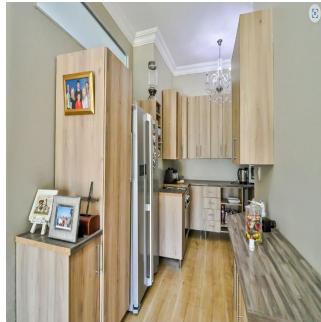

27 082 789 7888

Brand new, spotless home on a 5114 sqm lot with a view that will take your breath away.

This house can be used for a lot of different things because it has 8 bedrooms and 8.5 baths. The main house has six bedrooms, six bathrooms with en-suites, and a guest toilet downstairs. There are also two different flats, each with a bedroom, bathroom, kitchen, living room, and dining room. Two of the bedrooms in the main house can be used as the main bedroom. Each has its own kitchen, living room, or study.

This house has a great flow because every detail has been thought of. As you walk into the house, you'll find a large study, a spare bathroom, and an open-plan living area with a dining room, a lounge, a TV lounge, and a fireplace. The gourmet kitchen is big and has a walk-in pantry with a wine cellar. There is also a separate scullery and washing area that leads to the cars.

ABOUT THE ESTATE

The 415 families who are lucky enough to live on Cornwall Hill Country Estate in Centurion, Pretoria, enjoy a peaceful way of life. The style of the homes in Cornwall is a mix of English Country and modern styles. The sizes of the stands range from 890 to 10,000 square meters. The southern edge of the Estate is the Hennops River, which is a great spot for family picnics or braais. People who live in this remote area can explore it on foot, by bike, or on horses.