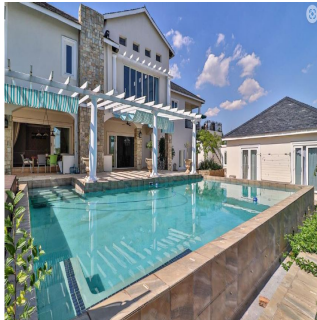

Penthouse

Modern And Immaculate 8 Bedroom House For Sale In Cornwall Hill

Nigeria, Lagos, Lagos, , 0157,

- 1500 qm
- 16 rooms
- 8 bedrooms
- 8 bathrooms
- 8 floors
- 8 qm land area
- 8 car spaces

Belinda Richter
Rmrealtors
Centurion, South Africa - Local Time

27 082 789 7888

Brand new, spotless home on a 5114 sqm lot with a view that will take your breath away.

This house can be used for a lot of different things because it has 8 bedrooms and 8.5 baths. The main house has six bedrooms, six bathrooms with en-suites, and a guest toilet downstairs. There are also two different flats, each with a bedroom, bathroom, kitchen, living room, and dining room. Two of the bedrooms in the main house can be used as the main bedroom. Each has its own kitchen, living room, or study.

This house has a great flow because every detail has been thought of. As you walk into the house, you'll find a large study, a spare bathroom, and an open-plan living area with a dining room, a lounge, a TV lounge, and a fireplace. The gourmet kitchen is big and has a walk-in pantry with a wine cellar. There is also a separate scullery and washing area that leads to the cars.

ABOUT THE ESTATE

The 415 families who are lucky enough to live on Cornwall Hill Country Estate in Centurion, Pretoria, enjoy a peaceful way of life. The style of the homes in Cornwall is a mix of English Country and modern styles. The sizes of the stands range from 890 to 10,000 square meters. The southern edge of the Estate is the Hennops River, which is a great spot for family picnics or braais. People who live in this remote area can explore it on foot, by bike, or on horses.