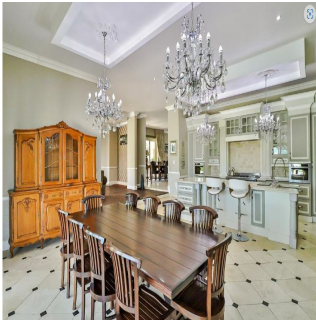

27 082 789 7888

Brand new, spotless home on a 5114 sqm lot with a view that will take your breath away.

This house can be used for a lot of different things because it has 8 bedrooms and 8.5 baths. The main house has six bedrooms, six bathrooms with en-suites, and a guest toilet downstairs. There are also two different flats, each with a bedroom, bathroom, kitchen, living room, and dining room. Two of the bedrooms in the main house can be used as the main bedroom. Each has its own kitchen, living room, or study.

This house has a great flow because every detail has been thought of. As you walk into the house, you'll find a large study, a spare bathroom, and an open-plan living area with a dining room, a lounge, a TV lounge, and a fireplace. The gourmet kitchen is big and has a walk-in pantry with a wine cellar. There is also a separate scullery and washing area that leads to the cars.

ABOUT THE ESTATE

The 415 families who are lucky enough to live on Cornwall Hill Country Estate in Centurion, Pretoria, enjoy a peaceful way of life. The style of the homes in Cornwall is a mix of English Country and modern styles. The sizes of the stands range from 890 to 10,000 square meters. The southern edge of the Estate is the Hennops River, which is a great spot for family picnics or braais. People who live in this remote area can explore it on foot, by bike, or on horses.