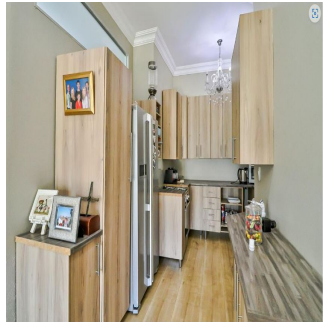

27 082 789 7888

Brand new, spotless home on a 5114 sqm lot with a view that will take your breath away.

This house can be used for a lot of different things because it has 8 bedrooms and 8.5 baths. The main house has six bedrooms, six bathrooms with en-suites, and a guest toilet downstairs. There are also two different flats, each with a bedroom, bathroom, kitchen, living room, and dining room. Two of the bedrooms in the main house can be used as the main bedroom. Each has its own kitchen, living room, or study.

This house has a great flow because every detail has been thought of. As you walk into the house, you'll find a large study, a spare bathroom, and an open-plan living area with a dining room, a lounge, a TV lounge, and a fireplace. The gourmet kitchen is big and has a walk-in pantry with a wine cellar. There is also a separate scullery and washing area that leads to the cars.

ABOUT THE ESTATE

The 415 families who are lucky enough to live on Cornwall Hill Country Estate in Centurion, Pretoria, enjoy a peaceful way of life. The style of the homes in Cornwall is a mix of English Country and modern styles. The sizes of the stands range from 890 to 10,000 square meters. The southern edge of the Estate is the Hennops River, which is a great spot for family picnics or braais. People who live in this remote area can explore it on foot, by bike, or on horses.