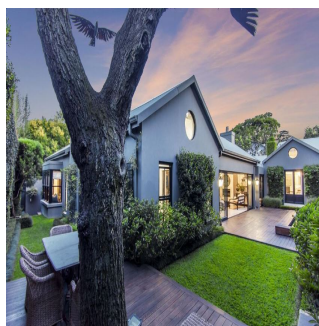

Penthouse

Exquisite Traditional 4 Bedroom Cluster House For Sale In Melrose

, , 2196,

SALES PRICE

USD 1058055.00

- 600 qm
- 8 rooms
- 4 bedrooms
- 4 bathrooms
- 4 floors
- 4 qm land area
- 4 car spaces

Ephraim Zaslansky
Firzt Realty
Johannesburg, South Africa - Local Time

27 11 731 0300