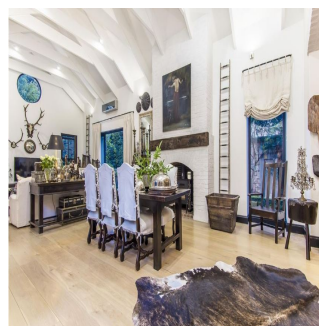

Penthouse

Exquisite Traditional 4 Bedroom Cluster House For Sale In Melrose

, , 2196,

SALES PRICE

USD 1058055.00

- 600 qm
- 8 rooms
- 4 bedrooms
- 4 bathrooms
- 4 floors
- 4 qm land area
- 4 car spaces

Ephraim Zaslansky
Firzt Realty
Johannesburg, South Africa - Local Time

27 11 731 0300