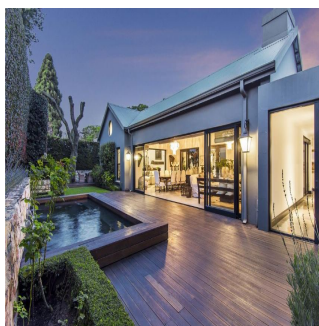

Penthouse

Exquisite Traditional 4 Bedroom Cluster House For Sale In Melrose

, , 2196,

SALES PRICE

USD 1058055.00

- 600 qm
- 8 rooms
- 4 bedrooms
- 4 bathrooms
- 4 floors
- 4 qm land area
- 4 car spaces

Ephraim Zaslansky
Firzt Realty
Johannesburg, South Africa - Local Time

27 11 731 0300