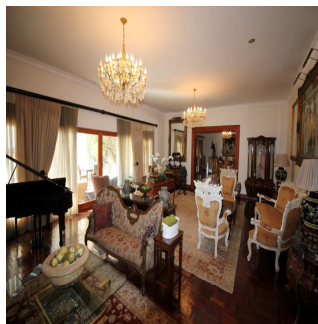

Penthouse

Magnificent 8 Bedroom House For Sale In Centurion Central

, , 0157,

SALES PRICE

USD 956337.00

🏠 32767 qm   🏠 18 rooms   🛏 8 bedrooms   🚿 10 bathrooms

🏗 10 floors   📏 10 qm land area   🚗 10 car spaces

Ephraim Zaslansky

Firzt Realty

Johannesburg, South Africa - Local Time

27 11 731 0300