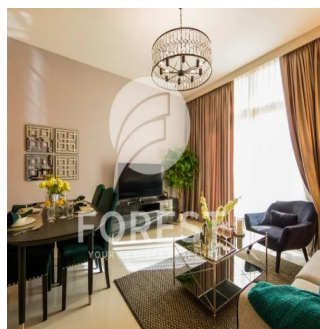

Penthouse

Breathtaking Huge 1 Bedroom Apartment Dezire Residences

Panama, Panama, Panama City, , , ,

SALES PRICE

\$ 870000.00

- 🏠 930 qft
- 🏠 3 rooms
- 🛏 1 bedrooms
- 🚿 2 bathrooms
- 🏠 2 floors
- 📏 2 qft land area
- 🚗 2 car spaces

Romy Tarboton

Signature Real Estate

Cape Town, South Africa - Local Time

+27 (0)76 455 9450

Amazing big fully furnished Apartment in Dezire Residences. With Balcony.

Available From: 01.12.2020

Floor: 4 Floors: 4 Year Built: 2017 Car Spaces: 4 Year Of Construction: 2017 Type: Office