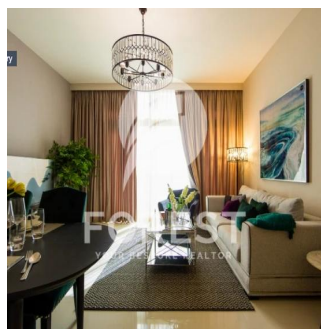

Penthouse

Breathtaking Huge 1 Bedroom Apartment Dezire Residences

Panama, Panama, Panama City, , , ,

SALES PRICE

\$ 870000.00

- 🏠 930 qft
- 🏠 3 rooms
- 🛏 1 bedrooms
- 🚿 2 bathrooms
- 🏠 2 floors
- 📏 2 qft land area
- 🚗 2 car spaces

Romy Tarboton

Signature Real Estate

Cape Town, South Africa - Local Time

+27 (0)76 455 9450

Amazing big fully furnished Apartment in Dezire Residences. With Balcony.

Available From: 01.12.2020

Floor: 4 Floors: 4 Year Built: 2017 Car Spaces: 4 Year Of Construction: 2017 Type: Office