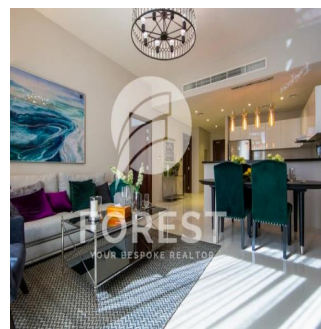

Penthouse

Breathtaking Huge 1 Bedroom Apartment Dezire Residences

Panama, Panama, Panama City, , , ,

SALES PRICE

\$ 870000.00

- 🏠 930 qft
- 🏠 3 rooms
- 🛏 1 bedrooms
- 🚿 2 bathrooms
- 🏠 2 floors
- 📏 2 qft land area
- 🚗 2 car spaces

Romy Tarboton

Signature Real Estate

Cape Town, South Africa - Local Time

+27 (0)76 455 9450

Amazing big fully furnished Apartment in Dezire Residences. With Balcony.

Available From: 01.12.2020

Floor: 4 Floors: 4 Year Built: 2017 Car Spaces: 4 Year Of Construction: 2017 Type: Office