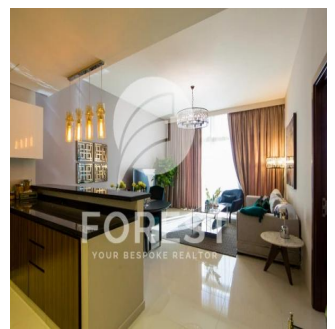

Penthouse

Breathtaking Huge 1 Bedroom Apartment Dezire Residences

Panama, Panama, Panama City, , , ,

SALES PRICE

\$ 870000.00

- 🏠 930 qft
- 🏠 3 rooms
- 🛏 1 bedrooms
- 🚿 2 bathrooms
- 🏠 2 floors
- 📏 2 qft land area
- 🚗 2 car spaces

Romy Tarboton

Signature Real Estate

Cape Town, South Africa - Local Time

+27 (0)76 455 9450

Amazing big fully furnished Apartment in Dezire Residences. With Balcony.

Available From: 01.12.2020

Floor: 4 Floors: 4 Year Built: 2017 Car Spaces: 4 Year Of Construction: 2017 Type: Office