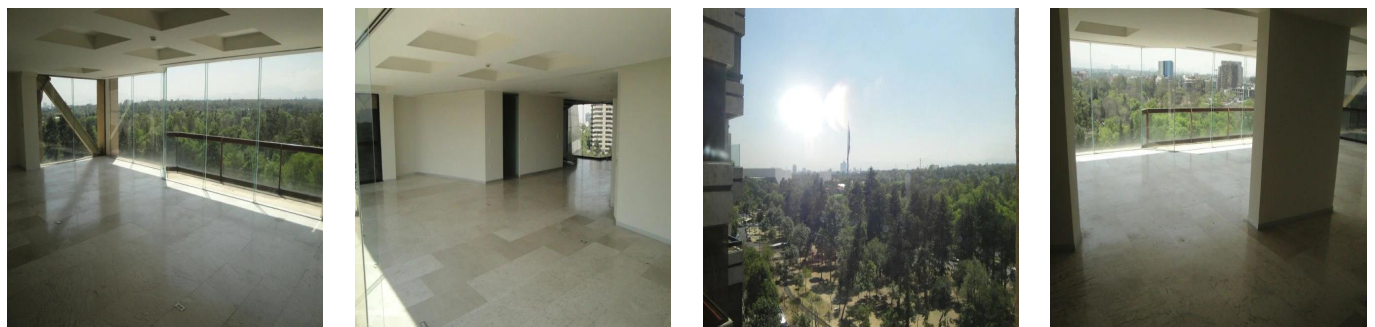

Penthouse

Elegant Apartment In Prestigious Building

Panama, Panama, Panama City, Campos Elíseos, , ,

MONTHLY RENTAL PRICE

\$ 7000.00

SALES PRICE

\$ 0.00

- 400 qm
- 7 rooms
- 3 bedrooms
- 4 bathrooms
- 4 floors
- 4 qm land area
- 4 car spaces

Bruno Paul Bourlon
 Best Realty Mexico
 Ciudad de México, Mexico - Local Time

+52 55 1766 5789

Elegant apartment in prestigious building with police security guard, elegant lobby, panoramic view of the park, close to Lincoln Park and the shopping area with restaurants and cafes, make this apartment an ideal place to live. Built on 2 levels, elegant living room with marble floors, 2 level circular staircase, hardwood floors, family TV room, 3 bedrooms with bathroom and walk-in closet in the master bedroom. Complete service areas, gym y sala de reuniones, for rent with or without appliances.

Available From: 31.08.2019

Floor: 4 Floors: 4 Year Built: 2017 Car Spaces: 4 Year Of Construction: 2017 Type: Office

Amenities

ID Property ID

Outdoor Amenities