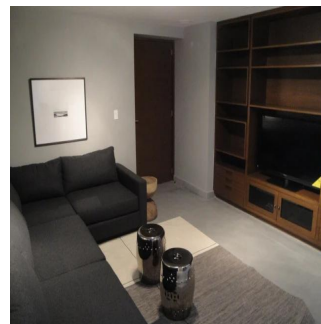

Penthouse

Beautiful Vip Apartment With Panoramic View Of The Park

Panama, Panamá, Panamá, Campos Elíseos, , ,

MONTHLY RENTAL PRICE

$ 7000.00

SALES PRICE

$ 0.00

- 325 qm
- 6 rooms
- 3 bedrooms
- 3 bathrooms
- 3 floors
- 3 qm land area
- 3 car spaces

Bruno Paul Bourlon
Best Realty Mexico
Ciudad de México, Mexico - Local Time

+52 55 1766 5789

Available From: 30.08.2019

Floor: 4   Floors: 4   Year Built: 2017   Car Spaces: 4   Year Of Construction: 2017   Type: Office