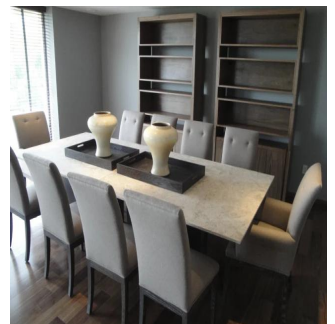

Penthouse

Beautiful Vip Apartment With Panoramic View Of The Park

Panama, Panamá, Panamá, Campos Elíseos, , ,

MONTHLY RENTAL PRICE

$ 7000.00

SALES PRICE

$ 0.00

- 325 qm
- 6 rooms
- 3 bedrooms
- 3 bathrooms
- 3 floors
- 3 qm land area
- 3 car spaces

Bruno Paul Bourlon
Best Realty Mexico
Ciudad de México, Mexico - Local Time

+52 55 1766 5789

Available From: 30.08.2019

Floor: 4   Floors: 4   Year Built: 2017   Car Spaces: 4   Year Of Construction: 2017   Type: Office