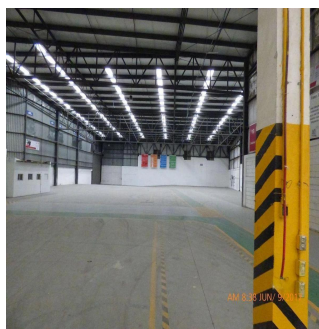

Ja Garza Bienes Raices
 Ja Garza Bienes Raices
 Monterrey, Mexico - Local Time

+52 81 1042 0924

Excelente bodega para uso comercial

Available From: 28.08.2019

Floor: 4 Floors: 4 Year Built: 2017 Car Spaces: 4 Year Of Construction: 2017 Type: Office