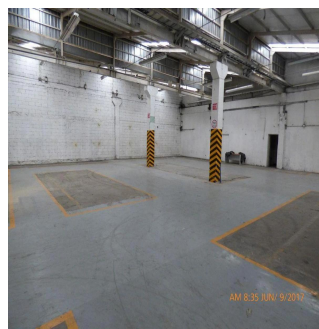

Ja Garza Bienes Raices
 Ja Garza Bienes Raices
 Monterrey, Mexico - Local Time

+52 81 1042 0924

Excelente bodega para uso comercial

Available From: 28.08.2019

Floor: 4 Floors: 4 Year Built: 2017 Car Spaces: 4 Year Of Construction: 2017 Type: Office