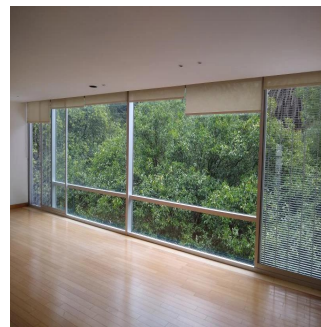

Penthouse

Luxury Apartment For Rent In Polanco Reforma

Panama, Coclé Province, Rio Hato, Av. Paseo de la Reforma, , ,

MONTHLY RENTAL PRICE

$ 3400.00

SALES PRICE

$ 0.00

- 🏠 180 qm
- 🏠 7 rooms
- 🛏 3 bedrooms
- 🚿 4 bathrooms
- 🏠 4 floors
- 📏 4 qm land area
- 🚗 4 car spaces

Jorge Gamboa
Inmuebles Premium Cdmx
Ciudad de México, Mexico - Local Time

+52 5562462457