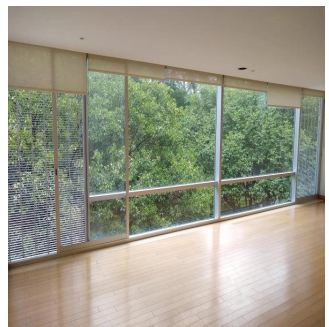

Penthouse

Luxury Apartment For Rent In Polanco Reforma

Panama, Coclé Province, Rio Hato, Av. Paseo de la Reforma, , ,

MONTHLY RENTAL PRICE

USD 3400.00

SALES PRICE

USD 0.00

- 🏠 180 qm
- 🏠 7 rooms
- 🛏 3 bedrooms
- 🚿 4 bathrooms
- 🏠 4 floors
- 📏 4 qm land area
- 🚗 4 car spaces

Jorge Gamboa
Inmuebles Premium Cdmx
Ciudad de México, Mexico - Local Time

+52 5562462457