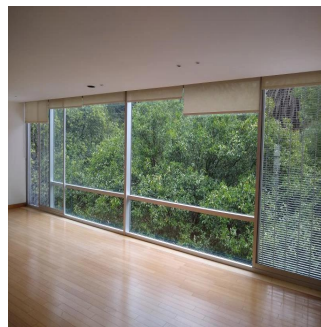

Penthouse

Luxury Apartment For Rent In Polanco Reforma

Panama, Coclé Province, Rio Hato, Av. Paseo de la Reforma, , ,

MONTHLY RENTAL PRICE

USD 3400.00

SALES PRICE

USD 0.00

- 🏠 180 qm
- 🏠 7 rooms
- 🛏 3 bedrooms
- 🚿 4 bathrooms
- 🏠 4 floors
- 📏 4 qm land area
- 🚗 4 car spaces

Jorge Gamboa
Inmuebles Premium Cdmx
Ciudad de México, Mexico - Local Time

+52 5562462457