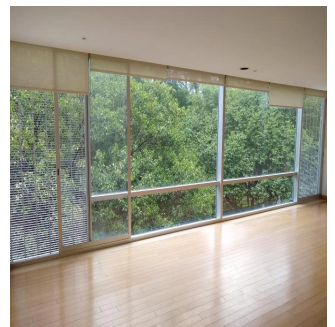

Penthouse

Luxury Apartment For Rent In Polanco Reforma

Panama, Coclé Province, Rio Hato, Av. Paseo de la Reforma, , ,

MONTHLY RENTAL PRICE

$ 3400.00

SALES PRICE

$ 0.00

- 🏠 180 qm
- 🏠 7 rooms
- 🛏 3 bedrooms
- 🚿 4 bathrooms
- 🏠 4 floors
- 📏 4 qm land area
- 🚗 4 car spaces

Jorge Gamboa
Inmuebles Premium Cdmx
Ciudad de México, Mexico - Local Time

+52 5562462457