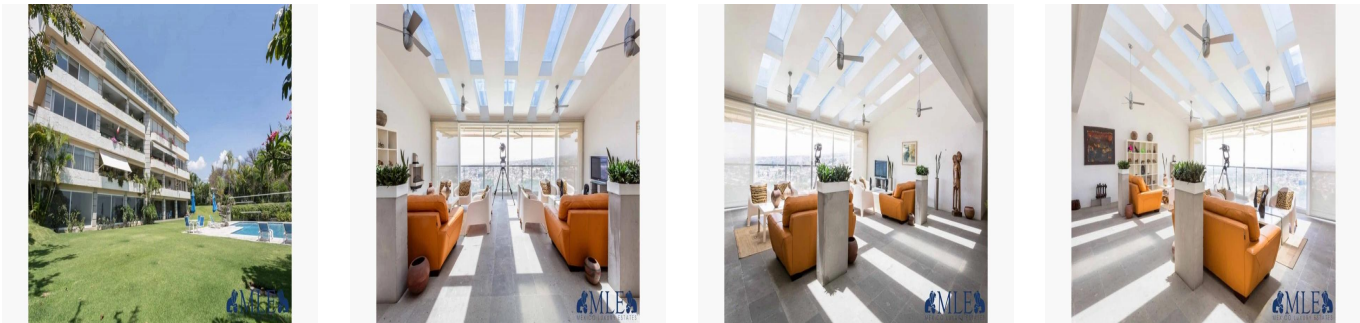

Penthouse

Penthouse Premium With Panorama View

Panama, Panamá, Panamá, , , ,

SALES PRICE

\$ 852400.00

-  544 qm
-  6 rooms
-  3 bedrooms
-  3 bathrooms
-  3 floors
-  3 qm land area
-  3 car spaces

Mexico Luxury Estates
Mexico Luxury Estates
Cuernavaca, Mexico - Local Time

 +52 (777)221-0421

Glorious light illuminates this spectacular modern Penthouse on a commanding height above the town. By day, its subtle skylights reflect a spectrum of color on high white ceilings and walls. Evening shadows carve dramatic sunsets on the mountains and the night views mesmerize. Formal lines and sleek natural stone floors complement the Penthouse which is extensive yet comfortable and above all, endowed with a warm friendly ambience enhanced by the owners' personal treasures from world travels, some of them displayed in gallery settings. Open dining and living areas magnify the overall sense of sculptured space. There are three generous sized bedrooms, and three and a half baths with the Master suite boasting a sitting area, private terrace and an ample walk-in closet. Finished to their tasteful specifications, the owners incorporated various practical ideas and amenities including an open bar, a stainless steel galley-style kitchen, a private office, and three outdoor terraces. A large service area has a laundry room, bedroom and bath. Additional storage is in the independent parking area which holds 7 plus cars. The completely separate, non public entrance gives the impression of a private home yet maintains the amenities and conveniences of a turn key penthouse. Premium Panorama Penthouse takes its name from the unsurpassable views, and having a sense of over seeing it all.

Available From: 27.08.2019

Floor: 4 Floors: 4 Year Built: 2017 Car Spaces: 4 Year Of Construction: 2017 Type: Office

Amenities

ID Property ID

Outdoor Amenities