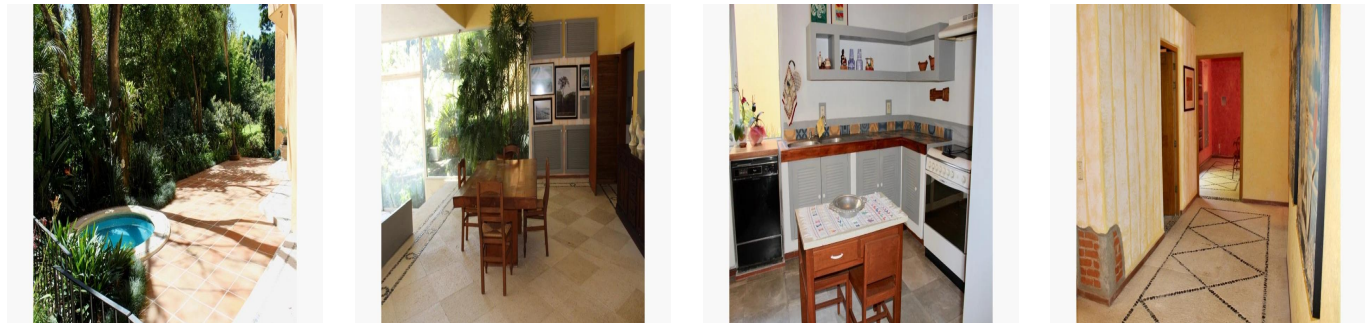

Mexico Luxury Estates
Mexico Luxury Estates
Cuernavaca, Mexico - Local Time

☎ +52 (777)221-0421

Large picture windows bring nature indoors as majestic trees and wonderful greenery surround Casa Listón. It boasts high ceilings, lots of light, spacious rooms, optimum conditions and the utmost privacy. Architect Javier Prieto working with Sordo Madaleno designed expertly and constructed Residential Ahuatepec Limoneros and Casa Listón, the creme de la creme was reserved as his private home. The 3,500 m2 of shared grounds are spectacular, comprising of mature trees and many fruit trees, wonderful relaxing areas, large pool with swimming lane and a Jacuzzi. Casa Listón envelops a unique concept of your own home and terraces with the added feature of additional common areas. Area: Limoneros Style: Barragán Levels: 1 in house with stairs arriving to house Bedrooms : 4, Master with office or sitting room Bathrooms: 4 1/2, marble, master with double sink and Jacuzzi Living Room: huge, light filled, floor to ceiling windows and doors opening onto terrace Dining Room: spacious, open to the living room Kitchen: perfectly situated off dining room, equipped, large pantry Service room: one with full bath (used as a guest room) Parking: 2 cars Terrace: wrap around with Jacuzzi as well as terrace at the front entrance, both very private Garden: private garden with wonderful vegetation surrounding the property. Also shared grounds that are spectacular with gardens and fruit trees 3,500 m2 Pool: shared condo pool, swimming lane, Jacuzzi, solar heated Security: 24 hrs. T.V. room Laundry room: good size with closets

Available From: 27.08.2019

Floor: 4 Floors: 4 Year Built: 2017 Car Spaces: 4 Year Of Construction: 2017 Type: Office

Amenities

ID Property ID

Outdoor Amenities