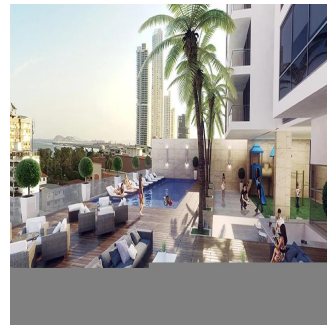

Penthouse

Apartments For Sale In Balboa Bay Tower

'''

SALES PRICE

USD 313000.00

- 321 qm
- 4 rooms
- 2 bedrooms
- 2 bathrooms
- 2 floors
- 2 qm land area
- 2 car spaces

Iv?n Carlucci Sucre

Inversiones Natasha
Panamá, Panama - Local Time

+507 300 1111

Available From: 20.08.2019

Floor: 4   Floors: 4   Year Built: 2017   Car Spaces: 4   Year Of Construction: 2017   Type: Office