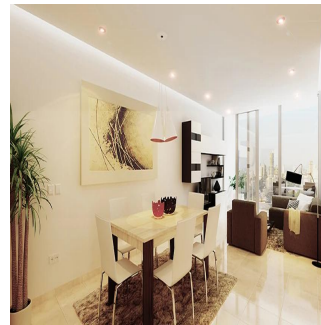

Penthouse

Apartments For Sale In Balboa Bay Tower

'''

SALES PRICE

USD 313000.00

- 321 qm
- 4 rooms
- 2 bedrooms
- 2 bathrooms
- 2 floors
- 2 qm land area
- 2 car spaces

Iv?n Carlucci Sucre

Inversiones Natasha
Panamá, Panama - Local Time

+507 300 1111

Available From: 20.08.2019

Floor: 4   Floors: 4   Year Built: 2017   Car Spaces: 4   Year Of Construction: 2017   Type: Office