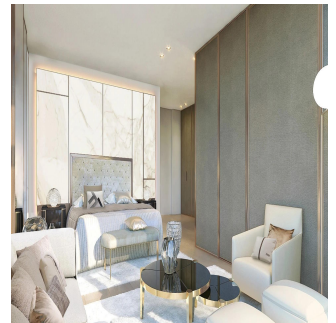

Penthouse

La Maison By Fendi House In Santa Maria Golf

Singapore, Singapore, Singapore, Calle 125 Este, ,

SALES PRICE

USD 1360000.00

- 344 qm
- 6 rooms
- 3 bedrooms
- 3 bathrooms
- 3 floors
- 3 qm land area
- 3 car spaces

Javier Sierra

Ivan Sierra Inversiones

Panamá, Panama - Local Time

+507 236-8353

Located in Santa María Golf & Country Club, the most prestigious residential area in Panama surrounded by a spectacular 18-hole golf course designed by Nicklaus Design, comes a project to give new meaning to the word "exclusivity." The architecture of the project was conceptualized by the renowned firm GVA Arquitectos and with interior design carried out under the guidelines and support of the renowned Italian brand FENDI, La Maison is a project that presents a luxurious tower with large spaces that offer a sophisticated lifestyle with a VIP treatment under the concierge service. APARTMENTS OF: 317M2 362M2 406M2 3 AND 4 BEDROOMS WITH PRIVATE BATHROOM ITALIAN KITCHEN WITH LUXURY FINISHES LARGE TERRACES WITH BEAUTIFUL VIEW 2 APARTMENTS BY FLAT WITH INDEPENDENT HALL PENTHOUSES AVAILABLE Request a meeting for more information