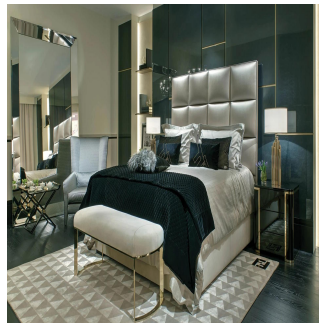

Penthouse

La Maison By Fendi House In Santa Maria Golf

Singapore, Singapore, Singapore, Calle 125 Este, ,

SALES PRICE

USD 1360000.00

- 344 qm
- 6 rooms
- 3 bedrooms
- 3 bathrooms
- 3 floors
- 3 qm land area
- 3 car spaces

Javier Sierra

Ivan Sierra Inversiones

Panamá, Panama - Local Time

+507 236-8353

Located in Santa María Golf & Country Club, the most prestigious residential area in Panama surrounded by a spectacular 18-hole golf course designed by Nicklaus Design, comes a project to give new meaning to the word "exclusivity." The architecture of the project was conceptualized by the renowned firm GVA Arquitectos and with interior design carried out under the guidelines and support of the renowned Italian brand FENDI, La Maison is a project that presents a luxurious tower with large spaces that offer a sophisticated lifestyle with a VIP treatment under the concierge service. APARTMENTS OF: 317M2 362M2 406M2 3 AND 4 BEDROOMS WITH PRIVATE BATHROOM ITALIAN KITCHEN WITH LUXURY FINISHES LARGE TERRACES WITH BEAUTIFUL VIEW 2 APARTMENTS BY FLAT WITH INDEPENDENT HALL PENTHOUSES AVAILABLE Request a meeting for more information