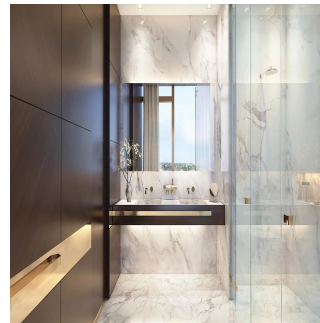

Javier Sierra

Ivan Sierra Inversiones

Panamá, Panama - Local Time

+507 236-8353

Located in Santa María Golf & Country Club, the most prestigious residential area in Panama surrounded by a spectacular 18-hole golf course designed by Nicklaus Design, comes a project to give new meaning to the word "exclusivity." The architecture of the project was conceptualized by the renowned firm GVA Arquitectos and with interior design carried out under the guidelines and support of the renowned Italian brand FENDI, La Maison is a project that presents a luxurious tower with large spaces that offer a sophisticated lifestyle with a VIP treatment under the concierge service. APARTMENTS OF: 317M2 362M2 406M2 3 AND 4 BEDROOMS WITH PRIVATE BATHROOM ITALIAN KITCHEN WITH LUXURY FINISHES LARGE TERRACES WITH BEAUTIFUL VIEW 2 APARTMENTS BY FLAT WITH INDEPENDENT HALL PENTHOUSES AVAILABLE Request a meeting for more information