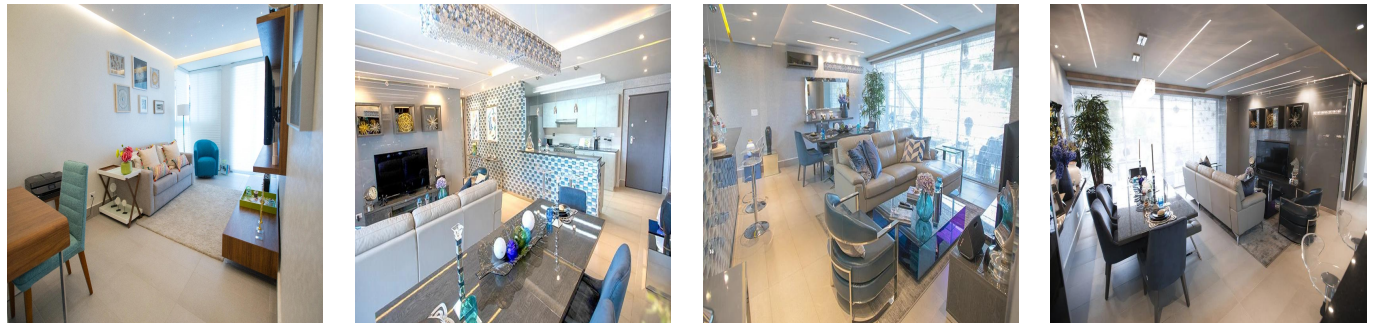

# Apartment In La Loma Hato Pintado

Singapore, Singapore, Singapore, , , ,

SALES PRICE

**\$ 255400.00**

- 112 qm
- 4 rooms
- 2 bedrooms
- 2 bathrooms
- 2 floors
- 2 qm land area
- 2 car spaces

**Javier Sierra**  
Ivan Sierra Inversiones  
Panamá, Panama - Local Time

**+507 236-8353**

With its privileged and elevated location in the Barrio de La Loma, one of the most exclusive residential areas of the city known for its tranquility and its spectacular panoramic views, Loma Vista Tower will rise with 31 floors in two towers under the same facade, divided with an independent lobby for each of the towers, providing greater privacy to its residents. Loma Vista Tower was designed by the internationally renowned architect firm Mallol & Mallol, with a modern and imposing facade, as well as its fine finishes and luxury details, its excellent distributions in each of its apartments, with wide areas and variety of footage. Among the spectacular facilities it will offer: - Apartments with 1 Parking - 5 high-speed elevators - Lobby for each of the towers - Balcony with panoramic views of the city - Imported kitchen furniture and granite countertops - Fine high-format coverings - It will have the most complete Social Area of Panama - 2 swimming pools for adults and 1 swimming pool for children - Gym area - Squash court - Playroom for children - Cinema Room - Party room - Lounge - Spa with sauna and bathroom Turkish - Jacuzzi