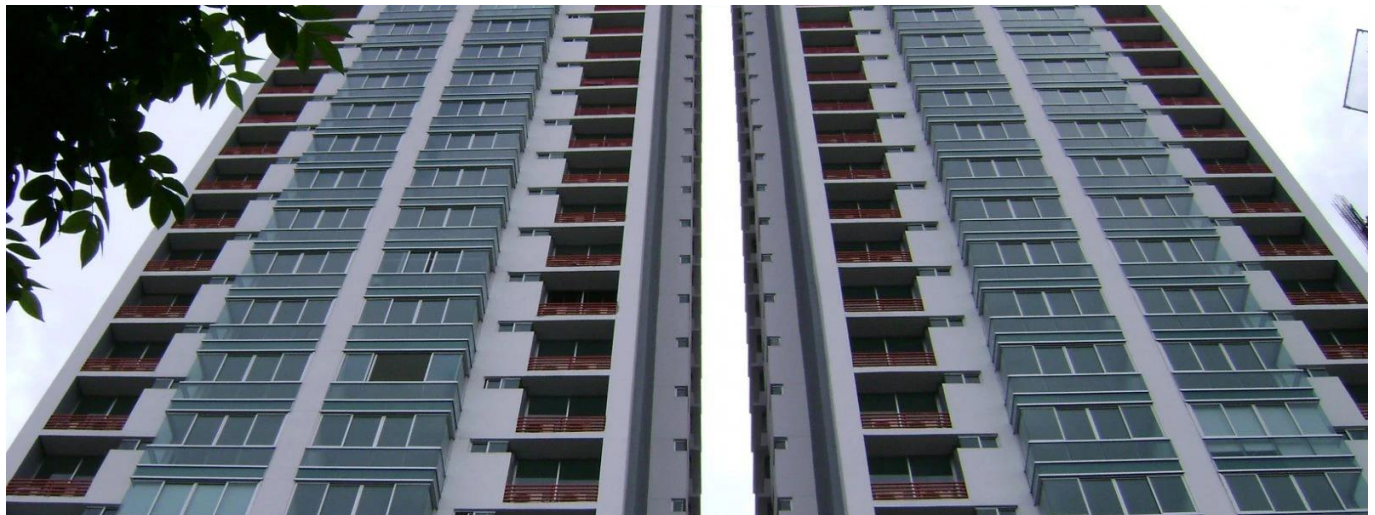

Penthouse

Apartment For Sale And Rent In Sol Del Este

Singapore, Singapore, Singapore, , , ,

MONTHLY RENTAL PRICE

\$ 2000.00

SALES PRICE

\$ 320000.00

- 147 qm
- 6 rooms
- 3 bedrooms
- 3 bathrooms
- 3 floors
- 3 qm land area
- 3 car spaces

Javier Sierra

Ivan Sierra Inversiones

Panamá, Panama - Local Time

+507 236-8353

We have a beautiful apartment in the center of Costa del Este, Sol del Este building, on the Main Avenue, in front of different shopping plazas. Costa del Este is an exclusive real estate development zone in Panama City that is located in the Juan Díaz Corregimiento, near the border with Parque Lefevre. It was designed with first world standards, completely underground cabling, restricted access developments, independent plant for wastewater processing, etc. It is mostly inhabited by upper class families. The apartment is located on a 19th floor with excellent views of the city and the bay of Panama, it has a size of 147 m2 ideal for a family with children, they are distributed in 3 bedrooms, each with its bathroom, half bathroom for visitors , large dining room, balcony, kitchen, maid's room and bathroom, laundry. Beautiful finishes throughout the apartment and floor to ceiling windows. Additional complex with a pleasant lobby, social area with adult pool, children's pool, sauna, bar, bbq, gym, 2 parking lots and a deposit. \$ 1,500 MONTHLY RENTAL OPTION