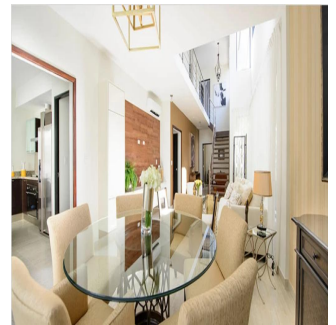

Morelli And Family Realty  
Panama City, Panama - Local Time

+507 6219-8406

Available From: 19.08.2019

Floor: 4    Floors: 4    Year Built: 2017    Car Spaces: 4    Year Of Construction: 2017    Type: Office