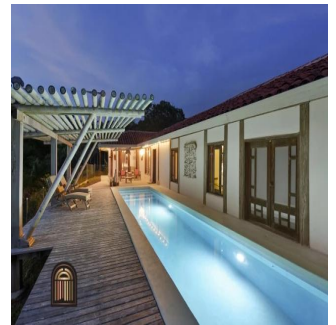

Penthouse

Kanyini Retreat Cabins

Singapore, Singapore, Singapore, , , ,

SALES PRICE

\$ 895000.00

- 680 qm
- 12 rooms
- 5 bedrooms
- 7 bathrooms
- 7 floors
- 7 qm land area
- 7 car spaces

Karla Adams

Open Doors Panama Estates

Panamá, Panama - Local Time

+507 6390-5229

The Kanyini Retreat is just that. It's an escape, a luxury of nature, views and sounds that are good for the soul. Set in the gorgeous hillside of the southern tip of The Azuero Peninsula, the property provides privacy to each of its quality built and artistically designed structures. A private owner's residence features hand-etched ceilings, custom woodwork, ocean-view pool and sundeck, and fenced yard for pets. Five guest suites are perfect for family reunions, nightly rentals, or corporate retreats. All guests come together and share the community kitchen. The sunsets are lovely with the backdrop of the Pacific Ocean. Nothing but the sounds of nature will demand your attention! The property is fully remodeled for structural integrity, functionality, quality, durability and water flow. Remodel includes 435 meters of concrete road, and 87 meters of concrete path. Truly, it is turn-key with all appliances and guest furniture included. Please see the full list of features and inclusions in the tab area below the photos.