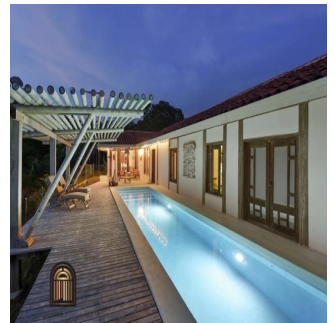

# Kanyini Retreat Cabins

Singapore, Singapore, Singapore, , , ,

SALES PRICE

**USD 895000.00**

-  680 qm
-  12 rooms
-  5 bedrooms
-  7 bathrooms
-  7 floors
-  7 qm land area
-  7 car spaces

**Karla Adams**

Open Doors Panama Estates

Panamá, Panama - Local Time

 +507 6390-5229

The Kanyini Retreat is just that. It's an escape, a luxury of nature, views and sounds that are good for the soul. Set in the gorgeous hillside of the southern tip of The Azuero Peninsula, the property provides privacy to each of its quality built and artistically designed structures. A private owner's residence features hand-etched ceilings, custom woodwork, ocean-view pool and sundeck, and fenced yard for pets. Five guest suites are perfect for family reunions, nightly rentals, or corporate retreats. All guests come together and share the community kitchen. The sunsets are lovely with the backdrop of the Pacific Ocean. Nothing but the sounds of nature will demand your attention! The property is fully remodeled for structural integrity, functionality, quality, durability and water flow. Remodel includes 435 meters of concrete road, and 87 meters of concrete path. Truly, it is turn-key with all appliances and guest furniture included. Please see the full list of features and inclusions in the tab area below the photos.