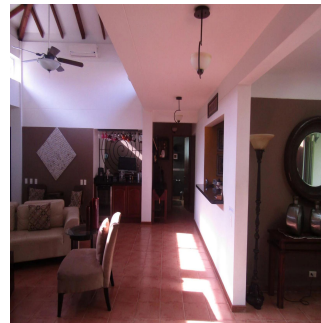

Penthouse

Three Bedroom Decameron Villa With Water Fall

Singapore, St Thomas Walk, Singapore, Calle Pineau, , ,

SALES PRICE

USD 450000.00

-  qm
-  3 rooms
-  3 bedrooms
-  0 bathrooms
-  0 floors
-  0 qm land area
-  0 car spaces

Pierre Marleau

Uncover Panama

Panama, Panama - Local Time

 +507 6487-4686

With all of the comforts of home, this villa is move-in ready! Private swimming pool with waterfall, extra large bedrooms all with private baths, open living space, vaulted ceilings, fully air-conditioned, beautiful granite and marble countertops, tiled floors, leather sofas, custom iron beds, exceptional décor all in excellent condition, incredible golf course view from front and back yard, large private lot, mature landscaping, covered patios, custom patio furniture, flower covered arbor, palm trees, fully screened, window tinting, gas grill, hand painted mural, this is a must see. Perfect opportunity for the retired or semi-retired, part time or full time resident. Excellent source of rental income, when you are not able to enjoy paradise, rent it out with on-site rental management team.