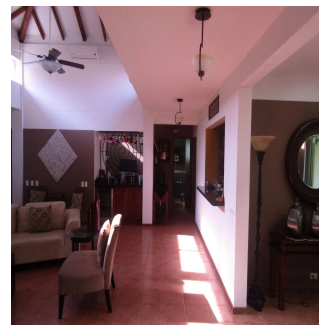

Penthouse

Three Bedroom Decameron Villa With Water Fall

Singapore, St Thomas Walk, Singapore, Calle Pineau, , ,

SALES PRICE

USD 450000.00

-  qm
-  3 rooms
-  3 bedrooms
-  0 bathrooms
-  0 floors
-  0 qm land area
-  0 car spaces

Pierre Marleau

Uncover Panama

Panama, Panama - Local Time

+507 6487-4686

With all of the comforts of home, this villa is move-in ready! Private swimming pool with waterfall, extra large bedrooms all with private baths, open living space, vaulted ceilings, fully air-conditioned, beautiful granite and marble countertops, tiled floors, leather sofas, custom iron beds, exceptional décor all in excellent condition, incredible golf course view from front and back yard, large private lot, mature landscaping, covered patios, custom patio furniture, flower covered arbor, palm trees, fully screened, window tinting, gas grill, hand painted mural, this is a must see. Perfect opportunity for the retired or semi-retired, part time or full time resident. Excellent source of rental income, when you are not able to enjoy paradise, rent it out with on-site rental management team.