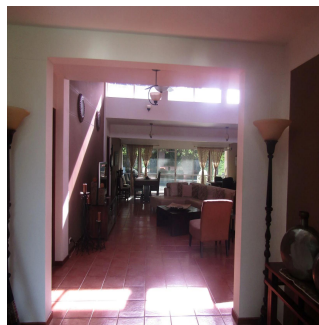

Pierre Marleau

Uncover Panama

Panama, Panama - Local Time

+507 6487-4686

With all of the comforts of home, this villa is move-in ready! Private swimming pool with waterfall, extra large bedrooms all with private baths, open living space, vaulted ceilings, fully air-conditioned, beautiful granite and marble countertops, tiled floors, leather sofas, custom iron beds, exceptional décor all in excellent condition, incredible golf course view from front and back yard, large private lot, mature landscaping, covered patios, custom patio furniture, flower covered arbor, palm trees, fully screened, window tinting, gas grill, hand painted mural, this is a must see. Perfect opportunity for the retired or semi-retired, part time or full time resident. Excellent source of rental income, when you are not able to enjoy paradise, rent it out with on-site rental management team.