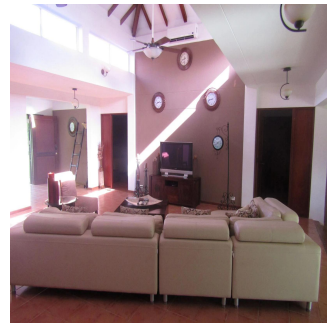

Penthouse

Three Bedroom Decameron Villa With Water Fall

Singapore, St Thomas Walk, Singapore, Calle Pineau, , ,

SALES PRICE

USD 450000.00

-  qm
-  3 rooms
-  3 bedrooms
-  0 bathrooms
-  0 floors
-  0 qm land area
-  0 car spaces

Pierre Marleau

Uncover Panama

Panama, Panama - Local Time

 +507 6487-4686

With all of the comforts of home, this villa is move-in ready! Private swimming pool with waterfall, extra large bedrooms all with private baths, open living space, vaulted ceilings, fully air-conditioned, beautiful granite and marble countertops, tiled floors, leather sofas, custom iron beds, exceptional décor all in excellent condition, incredible golf course view from front and back yard, large private lot, mature landscaping, covered patios, custom patio furniture, flower covered arbor, palm trees, fully screened, window tinting, gas grill, hand painted mural, this is a must see. Perfect opportunity for the retired or semi-retired, part time or full time resident. Excellent source of rental income, when you are not able to enjoy paradise, rent it out with on-site rental management team.