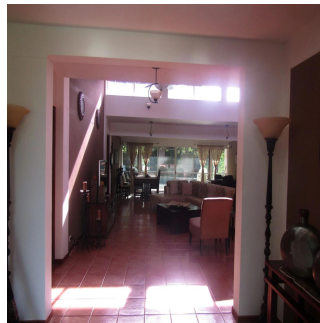

Pierre Marleau

Uncover Panama

Panama, Panama - Local Time

 +507 6487-4686

With all of the comforts of home, this villa is move-in ready! Private swimming pool with waterfall, extra large bedrooms all with private baths, open living space, vaulted ceilings, fully air-conditioned, beautiful granite and marble countertops, tiled floors, leather sofas, custom iron beds, exceptional décor all in excellent condition, incredible golf course view from front and back yard, large private lot, mature landscaping, covered patios, custom patio furniture, flower covered arbor, palm trees, fully screened, window tinting, gas grill, hand painted mural, this is a must see. Perfect opportunity for the retired or semi-retired, part time or full time resident. Excellent source of rental income, when you are not able to enjoy paradise, rent it out with on-site rental management team.