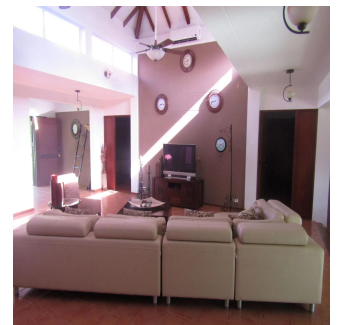

Penthouse

Three Bedroom Decameron Villa With Water Fall

Singapore, St Thomas Walk, Singapore, Calle Pineau, , ,

SALES PRICE

USD 450000.00

-  qm
-  3 rooms
-  3 bedrooms
-  0 bathrooms
-  0 floors
-  0 qm land area
-  0 car spaces

Pierre Marleau

Uncover Panama

Panama, Panama - Local Time

+507 6487-4686

With all of the comforts of home, this villa is move-in ready! Private swimming pool with waterfall, extra large bedrooms all with private baths, open living space, vaulted ceilings, fully air-conditioned, beautiful granite and marble countertops, tiled floors, leather sofas, custom iron beds, exceptional décor all in excellent condition, incredible golf course view from front and back yard, large private lot, mature landscaping, covered patios, custom patio furniture, flower covered arbor, palm trees, fully screened, window tinting, gas grill, hand painted mural, this is a must see. Perfect opportunity for the retired or semi-retired, part time or full time resident. Excellent source of rental income, when you are not able to enjoy paradise, rent it out with on-site rental management team.