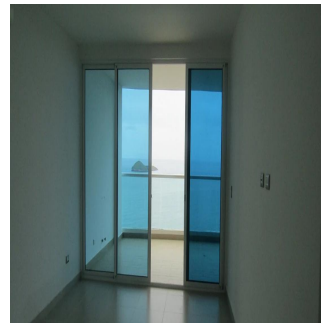

Uncover Panama

Panama, Panama - Local Time

+507 6487-4686

Enjoy the most spectacular beach on the Pacific Coastline in this four bedrooms and four half bathrooms, Luxury condo completely furnished with top-of-the-line gourmet kitchen, Elegantly designed, Maid room, Samsung inverter air conditioners of 18,000 btu. The covered private terrace displays and is breath taking panoramic views of the Pacific ocean and white sandy beach know as Costa Blanca.