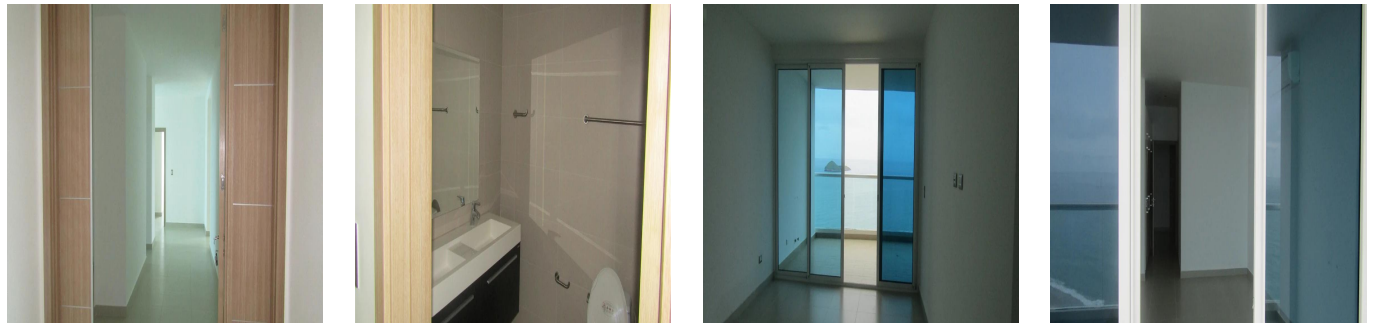

Penthouse

Santa Clara Four Bedroom Condominium

Singapore, Wallich Street, Singapore, , , ,

SALES PRICE

USD 570000.00

-  qm
-  7 rooms
-  4 bedrooms
-  3 bathrooms
-  3 floors
-  3 qm land area
-  3 car spaces

Pierre Marleau

Uncover Panama

Panama, Panama - Local Time

 +507 6487-4686

Enjoy the most spectacular beach on the Pacific Coastline in this four bedrooms and four half bathrooms, Luxury condo completely furnished with top-of-the-line gourmet kitchen, Elegantly designed, Maid room, Samsung inverter air conditioners of 18,000 btu. The covered private terrace displays and is breath taking panoramic views of the Pacific ocean and white sandy beach know as Costa Blanca.

Available From: 16.08.2019

Floor: 4 Floors: 4 Year Built: 2017 Car Spaces: 4 Year Of Construction: 2017 Type: Office

Amenities

ID Property ID

Outdoor Amenities