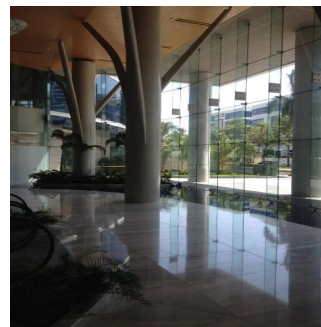

# Brand New Luxury Offices In Costa Del Este In Panama City Panama

Singapore, Singapore, Singapore, , , ,

MONTHLY RENTAL PRICE

**USD 5000.00**

- 🏠 230 qm
- 🏠 0 rooms
- 🛏️ 0 bedrooms
- 🚿 0 bathrooms
- 🏠 0 floors
- 📏 0 qm land area
- 🚗 0 car spaces

**Inside Panama Real Estate**  
 Inside Panama Real Estate  
 Chame, Panama - Local Time

+507 345-4655

Available From: 14.08.2019

Floor: 4    Floors: 4    Year Built: 2017    Car Spaces: 4    Year Of Construction: 2017    Type: Office