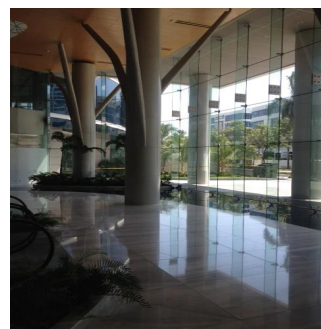

Penthouse

Brand New Luxury Offices In Costa Del Este In Panama City Panama

Singapore, Singapore, Singapore, , , ,

MONTHLY RENTAL PRICE

\$ 5000.00

- 🏠 230 qm
- 🏠 0 rooms
- 🛏 0 bedrooms
- 🚿 0 bathrooms
- 🏠 0 floors
- 📏 0 qm land area
- 🚗 0 car spaces

Inside Panama Real Estate
 Inside Panama Real Estate
 Chame, Panama - Local Time

+507 345-4655

Available From: 14.08.2019

Floor: 4 Floors: 4 Year Built: 2017 Car Spaces: 4 Year Of Construction: 2017 Type: Office