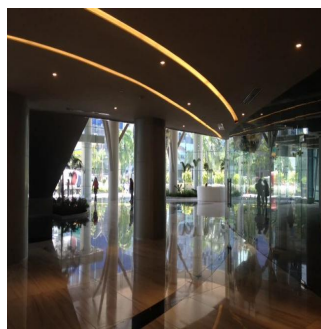

Penthouse

Brand New Luxury Offices In Costa Del Este In Panama City Panama

Singapore, Singapore, Singapore, , , ,

MONTHLY RENTAL PRICE

\$ 5000.00

- 🏠 230 qm
- 🏠 0 rooms
- 🛏 0 bedrooms
- 🚿 0 bathrooms
- 🏠 0 floors
- 📏 0 qm land area
- 🚗 0 car spaces

Inside Panama Real Estate
 Inside Panama Real Estate
 Chame, Panama - Local Time

+507 345-4655

Available From: 14.08.2019

Floor: 4 Floors: 4 Year Built: 2017 Car Spaces: 4 Year Of Construction: 2017 Type: Office