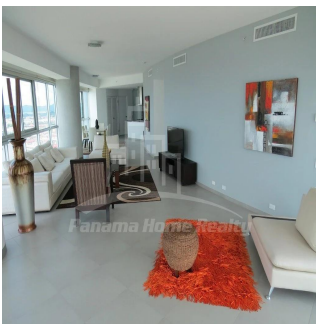

Pavlina Srubarova

Panama Home Realty

Panamá, Panama - Local Time

📞 +507 66986850

Panama Home Realty offering luxury apartments in Club which is located in the heart of Panama's Business Center. This project extends along Avenida Balboa allowing for an amazing experience and panoramic views of the Pacific Ocean and the Panama City skyline. Panama Home Realty is offering luxury apartments in Club Tower spacious one, two or three bedrooms apartments for sale or for rent, A / B / C / D / E available in high or low levels. Each apartment comes with appliances, including washing center (washer and dryer), dishwasher, microwave, stove with grease extractor, fridge. All units have a fantastic sea view and 2 or 3 balconies. Club Tower is destined to be a premier address. The building stands 57 stories high with 210 lusciously designed residential units with top-of-the-line finishes and amenities. Entering the building, you are immediately greeted with an elegant porte-cochere, flanked with a magnificent waterfall, landscaping, and reflecting pools. Along with the beautiful surroundings, the Club Tower has 24-hour covered valet parking service, a welcoming concierge service and door attendant, and full security services with monitored cameras. The security service is also present in our high-speed, semi-private elevators. The units of the Club Tower Panama were designed with ease and comfort in mind. Balboa Avenue itself is surrounded by the Bay of Panama to the north and the most prestigious, flourishing regions in Panama, including Punta Pacifica and Punta Paitilla to the East, and the Casco Viejo Historic Center and Amador to the West. The Club Tower is also conveniently located 20 minutes from the Panama Tocumen International Airport. Two-story Grand Entrance Lobby with Porte Cochere, magnificent waterfall, elegantly landscaped entryway and reflecting pools. 24 hour covered valet parking service, concierge service, door attendant and full-security service with monitored cameras. Security controlled high speed semi private elevators. Two level glass walled high-tech fitness center overlooking the Island Oasis pool lounge and with amazing views of the bay. Lushly designed Island Oasis pool lounge with sunrise and sunset infinity edge pools, private cabanas and views overlooking the bay and the city. Private landscaped gardens of lush palm groves and tropical plants with play ground for children. Fully equipped fitness center and spa. Grand ballroom. Bussiness and conference center. The Club Tower Panama features a Private Nautical Club with boating and fishing vessels the Explorer and the Escapade to be used at your availability all year long, providing for all your boating needs such as rental, storage, repair and maintenance.