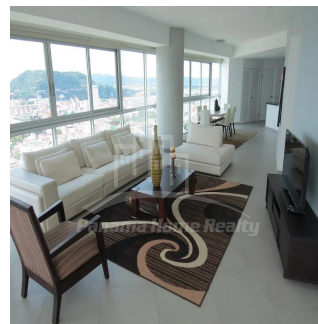

Pavlina Srubarova

Panama Home Realty

Panamá, Panama - Local Time

📞 +507 66986850

Panama Home Realty offering luxury apartments in Club which is located in the heart of Panama's Business Center. This project extends along Avenida Balboa allowing for an amazing experience and panoramic views of the Pacific Ocean and the Panama City skyline. Panama Home Realty is offering luxury apartments in Club Tower spacious one, two or three bedrooms apartments for sale or for rent, A / B / C / D / E available in high or low levels. Each apartment comes with appliances, including washing center (washer and dryer), dishwasher, microwave, stove with grease extractor, fridge. All units have a fantastic sea view and 2 or 3 balconies. Club Tower is destined to be a premier address. The building stands 57 stories high with 210 lusciously designed residential units with top-of-the-line finishes and amenities. Entering the building, you are immediately greeted with an elegant porte-cochere, flanked with a magnificent waterfall, landscaping, and reflecting pools. Along with the beautiful surroundings, the Club Tower has 24-hour covered valet parking service, a welcoming concierge service and door attendant, and full security services with monitored cameras. The security service is also present in our high-speed, semi-private elevators. The units of the Club Tower Panama were designed with ease and comfort in mind. Balboa Avenue itself is surrounded by the Bay of Panama to the north and the most prestigious, flourishing regions in Panama, including Punta Pacifica and Punta Paitilla to the East, and the Casco Viejo Historic Center and Amador to the West. The Club Tower is also conveniently located 20 minutes from the Panama Tocumen International Airport. Two-story Grand Entrance Lobby with Porte Cochere, magnificent waterfall, elegantly landscaped entryway and reflecting pools. 24 hour covered valet parking service, concierge service, door attendant and full-security service with monitored cameras. Security controlled high speed semi private elevators. Two level glass walled high-tech fitness center overlooking the Island Oasis pool lounge and with amazing views of the bay. Lushly designed Island Oasis pool lounge with sunrise and sunset infinity edge pools, private cabanas and views overlooking the bay and the city. Private landscaped gardens of lush palm groves and tropical plants with play ground for children. Fully equipped fitness center and spa. Grand ballroom. Bussiness and conference center. The Club Tower Panama features a Private Nautical Club with boating and fishing vessels the Explorer and the Escapade to be used at your availability all year long, providing for all your boating needs such as rental, storage, repair and maintenance.