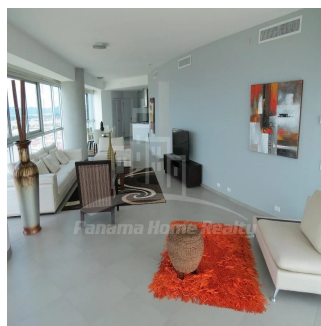

Pavlina Srubarova

Panama Home Realty

Panamá, Panama - Local Time

📞 +507 66986850

Panama Home Realty offering luxury apartments in Club which is located in the heart of Panama's Business Center. This project extends along Avenida Balboa allowing for an amazing experience and panoramic views of the Pacific Ocean and the Panama City skyline. Panama Home Realty is offering luxury apartments in Club Tower spacious one, two or three bedrooms apartments for sale or for rent, A / B / C / D / E available in high or low levels. Each apartment comes with appliances, including washing center (washer and dryer), dishwasher, microwave, stove with grease extractor, fridge. All units have a fantastic sea view and 2 or 3 balconies. Club Tower is destined to be a premier address. The building stands 57 stories high with 210 lusciously designed residential units with top-of-the-line finishes and amenities. Entering the building, you are immediately greeted with an elegant porte-cochere, flanked with a magnificent waterfall, landscaping, and reflecting pools. Along with the beautiful surroundings, the Club Tower has 24-hour covered valet parking service, a welcoming concierge service and door attendant, and full security services with monitored cameras. The security service is also present in our high-speed, semi-private elevators. The units of the Club Tower Panama were designed with ease and comfort in mind. Balboa Avenue itself is surrounded by the Bay of Panama to the north and the most prestigious, flourishing regions in Panama, including Punta Pacifica and Punta Paitilla to the East, and the Casco Viejo Historic Center and Amador to the West. The Club Tower is also conveniently located 20 minutes from the Panama Tocumen International Airport. Two-story Grand Entrance Lobby with Porte Cochere, magnificent waterfall, elegantly landscaped entryway and reflecting pools. 24 hour covered valet parking service, concierge service, door attendant and full-security service with monitored cameras. Security controlled high speed semi private elevators. Two level glass walled high-tech fitness center overlooking the Island Oasis pool lounge and with amazing views of the bay. Lushly designed Island Oasis pool lounge with sunrise and sunset infinity edge pools, private cabanas and views overlooking the bay and the city. Private landscaped gardens of lush palm groves and tropical plants with play ground for children. Fully equipped fitness center and spa. Grand ballroom. Bussiness and conference center. The Club Tower Panama features a Private Nautical Club with boating and fishing vessels the Explorer and the Escapade to be used at your availability all year long, providing for all your boating needs such as rental, storage, repair and maintenance.