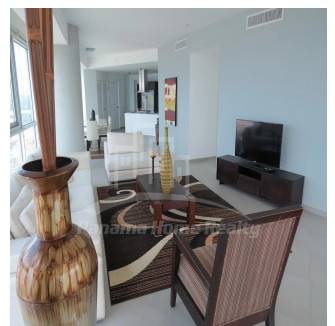

Pavlina Srubarova

Panama Home Realty

Panamá, Panama - Local Time

📞 +507 66986850

Panama Home Realty offering luxury apartments in Club which is located in the heart of Panama's Business Center. This project extends along Avenida Balboa allowing for an amazing experience and panoramic views of the Pacific Ocean and the Panama City skyline. Panama Home Realty is offering luxury apartments in Club Tower spacious one, two or three bedrooms apartments for sale or for rent, A / B / C / D / E available in high or low levels. Each apartment comes with appliances, including washing center (washer and dryer), dishwasher, microwave, stove with grease extractor, fridge. All units have a fantastic sea view and 2 or 3 balconies. Club Tower is destined to be a premier address. The building stands 57 stories high with 210 lusciously designed residential units with top-of-the-line finishes and amenities. Entering the building, you are immediately greeted with an elegant porte-cochere, flanked with a magnificent waterfall, landscaping, and reflecting pools. Along with the beautiful surroundings, the Club Tower has 24-hour covered valet parking service, a welcoming concierge service and door attendant, and full security services with monitored cameras. The security service is also present in our high-speed, semi-private elevators. The units of the Club Tower Panama were designed with ease and comfort in mind. Balboa Avenue itself is surrounded by the Bay of Panama to the north and the most prestigious, flourishing regions in Panama, including Punta Pacifica and Punta Paitilla to the East, and the Casco Viejo Historic Center and Amador to the West. The Club Tower is also conveniently located 20 minutes from the Panama Tocumen International Airport. Two-story Grand Entrance Lobby with Porte Cochere, magnificent waterfall, elegantly landscaped entryway and reflecting pools. 24 hour covered valet parking service, concierge service, door attendant and full-security service with monitored cameras. Security controlled high speed semi private elevators. Two level glass walled high-tech fitness center overlooking the Island Oasis pool lounge and with amazing views of the bay. Lushly designed Island Oasis pool lounge with sunrise and sunset infinity edge pools, private cabanas and views overlooking the bay and the city. Private landscaped gardens of lush palm groves and tropical plants with play ground for children. Fully equipped fitness center and spa. Grand ballroom. Bussiness and conference center. The Club Tower Panama features a Private Nautical Club with boating and fishing vessels the Explorer and the Escapade to be used at your availability all year long, providing for all your boating needs such as rental, storage, repair and maintenance.