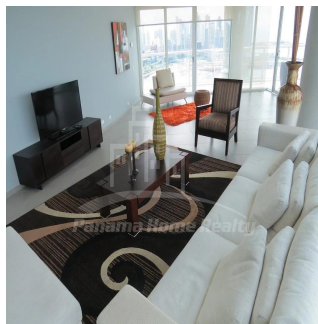

Pavlina Srubarova

Panama Home Realty

Panamá, Panama - Local Time

📞 +507 66986850

Panama Home Realty offering luxury apartments in Club which is located in the heart of Panama's Business Center. This project extends along Avenida Balboa allowing for an amazing experience and panoramic views of the Pacific Ocean and the Panama City skyline. Panama Home Realty is offering luxury apartments in Club Tower spacious one, two or three bedrooms apartments for sale or for rent, A / B / C / D / E available in high or low levels. Each apartment comes with appliances, including washing center (washer and dryer), dishwasher, microwave, stove with grease extractor, fridge. All units have a fantastic sea view and 2 or 3 balconies. Club Tower is destined to be a premier address. The building stands 57 stories high with 210 lusciously designed residential units with top-of-the-line finishes and amenities. Entering the building, you are immediately greeted with an elegant porte-cochere, flanked with a magnificent waterfall, landscaping, and reflecting pools. Along with the beautiful surroundings, the Club Tower has 24-hour covered valet parking service, a welcoming concierge service and door attendant, and full security services with monitored cameras. The security service is also present in our high-speed, semi-private elevators. The units of the Club Tower Panama were designed with ease and comfort in mind. Balboa Avenue itself is surrounded by the Bay of Panama to the north and the most prestigious, flourishing regions in Panama, including Punta Pacifica and Punta Paitilla to the East, and the Casco Viejo Historic Center and Amador to the West. The Club Tower is also conveniently located 20 minutes from the Panama Tocumen International Airport. Two-story Grand Entrance Lobby with Porte Cochere, magnificent waterfall, elegantly landscaped entryway and reflecting pools. 24 hour covered valet parking service, concierge service, door attendant and full-security service with monitored cameras. Security controlled high speed semi private elevators. Two level glass walled high-tech fitness center overlooking the Island Oasis pool lounge and with amazing views of the bay. Lushly designed Island Oasis pool lounge with sunrise and sunset infinity edge pools, private cabanas and views overlooking the bay and the city. Private landscaped gardens of lush palm groves and tropical plants with play ground for children. Fully equipped fitness center and spa. Grand ballroom. Bussiness and conference center. The Club Tower Panama features a Private Nautical Club with boating and fishing vessels the Explorer and the Escapade to be used at your availability all year long, providing for all your boating needs such as rental, storage, repair and maintenance.