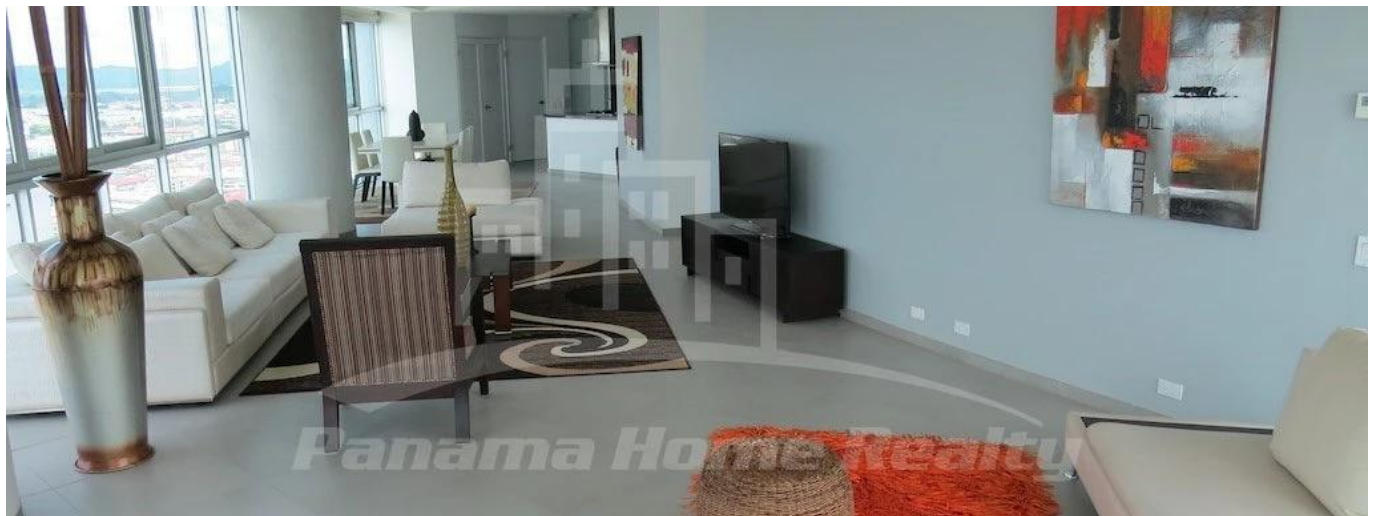

Pavlina Srubarova

Panama Home Realty

Panamá, Panama - Local Time

📞 +507 66986850

Panama Home Realty offering luxury apartments in Club which is located in the heart of Panama's Business Center. This project extends along Avenida Balboa allowing for an amazing experience and panoramic views of the Pacific Ocean and the Panama City skyline. Panama Home Realty is offering luxury apartments in Club Tower spacious one, two or three bedrooms apartments for sale or for rent, A / B / C / D / E available in high or low levels. Each apartment comes with appliances, including washing center (washer and dryer), dishwasher, microwave, stove with grease extractor, fridge. All units have a fantastic sea view and 2 or 3 balconies. Club Tower is destined to be a premier address. The building stands 57 stories high with 210 lusciously designed residential units with top-of-the-line finishes and amenities. Entering the building, you are immediately greeted with an elegant porte-cochere, flanked with a magnificent waterfall, landscaping, and reflecting pools. Along with the beautiful surroundings, the Club Tower has 24-hour covered valet parking service, a welcoming concierge service and door attendant, and full security services with monitored cameras. The security service is also present in our high-speed, semi-private elevators. The units of the Club Tower Panama were designed with ease and comfort in mind. Balboa Avenue itself is surrounded by the Bay of Panama to the north and the most prestigious, flourishing regions in Panama, including Punta Pacifica and Punta Paitilla to the East, and the Casco Viejo Historic Center and Amador to the West. The Club Tower is also conveniently located 20 minutes from the Panama Tocumen International Airport. Two-story Grand Entrance Lobby with Porte Cochere, magnificent waterfall, elegantly landscaped entryway and reflecting pools. 24 hour covered valet parking service, concierge service, door attendant and full-security service with monitored cameras. Security controlled high speed semi private elevators. Two level glass walled high-tech fitness center overlooking the Island Oasis pool lounge and with amazing views of the bay. Lushly designed Island Oasis pool lounge with sunrise and sunset infinity edge pools, private cabanas and views overlooking the bay and the city. Private landscaped gardens of lush palm groves and tropical plants with play ground for children. Fully equipped fitness center and spa. Grand ballroom. Bussiness and conference center. The Club Tower Panama features a Private Nautical Club with boating and fishing vessels the Explorer and the Escapade to be used at your availability all year long, providing for all your boating needs such as rental, storage, repair and maintenance.