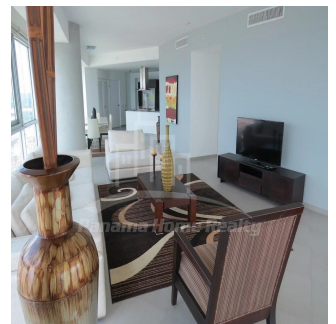

Pavlina Srubarova

Panama Home Realty

Panamá, Panama - Local Time

📞 +507 66986850

Panama Home Realty offering luxury apartments in Club which is located in the heart of Panama's Business Center. This project extends along Avenida Balboa allowing for an amazing experience and panoramic views of the Pacific Ocean and the Panama City skyline. Panama Home Realty is offering luxury apartments in Club Tower spacious one, two or three bedrooms apartments for sale or for rent, A / B / C / D / E available in high or low levels. Each apartment comes with appliances, including washing center (washer and dryer), dishwasher, microwave, stove with grease extractor, fridge. All units have a fantastic sea view and 2 or 3 balconies. Club Tower is destined to be a premier address. The building stands 57 stories high with 210 lusciously designed residential units with top-of-the-line finishes and amenities. Entering the building, you are immediately greeted with an elegant porte-cochere, flanked with a magnificent waterfall, landscaping, and reflecting pools. Along with the beautiful surroundings, the Club Tower has 24-hour covered valet parking service, a welcoming concierge service and door attendant, and full security services with monitored cameras. The security service is also present in our high-speed, semi-private elevators. The units of the Club Tower Panama were designed with ease and comfort in mind. Balboa Avenue itself is surrounded by the Bay of Panama to the north and the most prestigious, flourishing regions in Panama, including Punta Pacifica and Punta Paitilla to the East, and the Casco Viejo Historic Center and Amador to the West. The Club Tower is also conveniently located 20 minutes from the Panama Tocumen International Airport. Two-story Grand Entrance Lobby with Porte Cochere, magnificent waterfall, elegantly landscaped entryway and reflecting pools. 24 hour covered valet parking service, concierge service, door attendant and full-security service with monitored cameras. Security controlled high speed semi private elevators. Two level glass walled high-tech fitness center overlooking the Island Oasis pool lounge and with amazing views of the bay. Lushly designed Island Oasis pool lounge with sunrise and sunset infinity edge pools, private cabanas and views overlooking the bay and the city. Private landscaped gardens of lush palm groves and tropical plants with play ground for children. Fully equipped fitness center and spa. Grand ballroom. Bussiness and conference center. The Club Tower Panama features a Private Nautical Club with boating and fishing vessels the Explorer and the Escapade to be used at your availability all year long, providing for all your boating needs such as rental, storage, repair and maintenance.