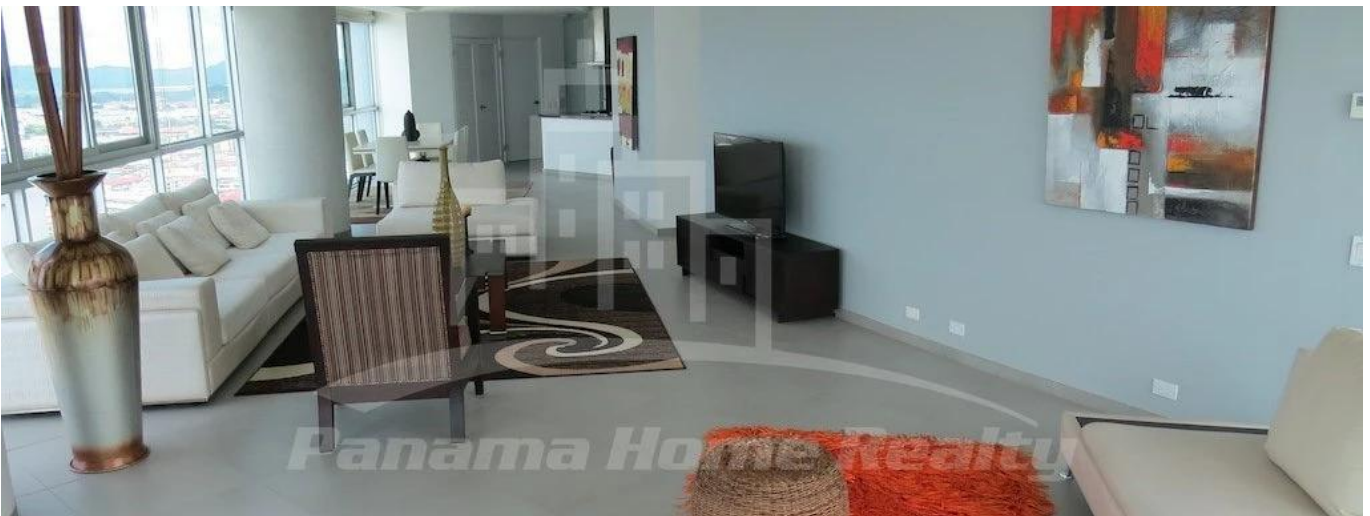

Pavlina Srubarova

Panama Home Realty

Panamá, Panama - Local Time

📞 +507 66986850

Panama Home Realty offering luxury apartments in Club which is located in the heart of Panama's Business Center. This project extends along Avenida Balboa allowing for an amazing experience and panoramic views of the Pacific Ocean and the Panama City skyline. Panama Home Realty is offering luxury apartments in Club Tower spacious one, two or three bedrooms apartments for sale or for rent, A / B / C / D / E available in high or low levels. Each apartment comes with appliances, including washing center (washer and dryer), dishwasher, microwave, stove with grease extractor, fridge. All units have a fantastic sea view and 2 or 3 balconies. Club Tower is destined to be a premier address. The building stands 57 stories high with 210 lusciously designed residential units with top-of-the-line finishes and amenities. Entering the building, you are immediately greeted with an elegant porte-cochere, flanked with a magnificent waterfall, landscaping, and reflecting pools. Along with the beautiful surroundings, the Club Tower has 24-hour covered valet parking service, a welcoming concierge service and door attendant, and full security services with monitored cameras. The security service is also present in our high-speed, semi-private elevators. The units of the Club Tower Panama were designed with ease and comfort in mind. Balboa Avenue itself is surrounded by the Bay of Panama to the north and the most prestigious, flourishing regions in Panama, including Punta Pacifica and Punta Paitilla to the East, and the Casco Viejo Historic Center and Amador to the West. The Club Tower is also conveniently located 20 minutes from the Panama Tocumen International Airport. Two-story Grand Entrance Lobby with Porte Cochere, magnificent waterfall, elegantly landscaped entryway and reflecting pools. 24 hour covered valet parking service, concierge service, door attendant and full-security service with monitored cameras. Security controlled high speed semi private elevators. Two level glass walled high-tech fitness center overlooking the Island Oasis pool lounge and with amazing views of the bay. Lushly designed Island Oasis pool lounge with sunrise and sunset infinity edge pools, private cabanas and views overlooking the bay and the city. Private landscaped gardens of lush palm groves and tropical plants with play ground for children. Fully equipped fitness center and spa. Grand ballroom. Bussiness and conference center. The Club Tower Panama features a Private Nautical Club with boating and fishing vessels the Explorer and the Escapade to be used at your availability all year long, providing for all your boating needs such as rental, storage, repair and maintenance.