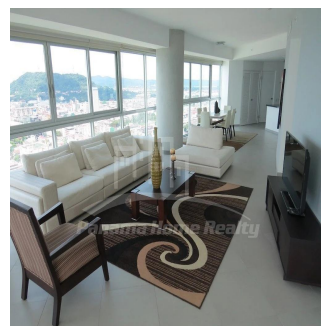

Pavlina Srubarova

Panama Home Realty

Panamá, Panama - Local Time

📞 +507 66986850

Panama Home Realty offering luxury apartments in Club which is located in the heart of Panama's Business Center. This project extends along Avenida Balboa allowing for an amazing experience and panoramic views of the Pacific Ocean and the Panama City skyline. Panama Home Realty is offering luxury apartments in Club Tower spacious one, two or three bedrooms apartments for sale or for rent, A / B / C / D / E available in high or low levels. Each apartment comes with appliances, including washing center (washer and dryer), dishwasher, microwave, stove with grease extractor, fridge. All units have a fantastic sea view and 2 or 3 balconies. Club Tower is destined to be a premier address. The building stands 57 stories high with 210 lusciously designed residential units with top-of-the-line finishes and amenities. Entering the building, you are immediately greeted with an elegant porte-cochere, flanked with a magnificent waterfall, landscaping, and reflecting pools. Along with the beautiful surroundings, the Club Tower has 24-hour covered valet parking service, a welcoming concierge service and door attendant, and full security services with monitored cameras. The security service is also present in our high-speed, semi-private elevators. The units of the Club Tower Panama were designed with ease and comfort in mind. Balboa Avenue itself is surrounded by the Bay of Panama to the north and the most prestigious, flourishing regions in Panama, including Punta Pacifica and Punta Paitilla to the East, and the Casco Viejo Historic Center and Amador to the West. The Club Tower is also conveniently located 20 minutes from the Panama Tocumen International Airport. Two-story Grand Entrance Lobby with Porte Cochere, magnificent waterfall, elegantly landscaped entryway and reflecting pools. 24 hour covered valet parking service, concierge service, door attendant and full-security service with monitored cameras. Security controlled high speed semi private elevators. Two level glass walled high-tech fitness center overlooking the Island Oasis pool lounge and with amazing views of the bay. Lushly designed Island Oasis pool lounge with sunrise and sunset infinity edge pools, private cabanas and views overlooking the bay and the city. Private landscaped gardens of lush palm groves and tropical plants with play ground for children. Fully equipped fitness center and spa. Grand ballroom. Bussiness and conference center. The Club Tower Panama features a Private Nautical Club with boating and fishing vessels the Explorer and the Escapade to be used at your availability all year long, providing for all your boating needs such as rental, storage, repair and maintenance.