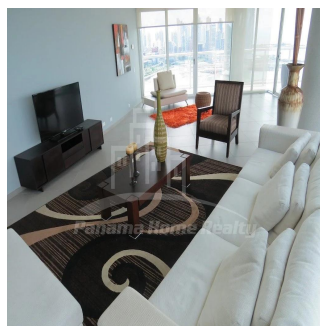

Pavlina Srubarova

Panama Home Realty

Panamá, Panama - Local Time

📞 +507 66986850

Panama Home Realty offering luxury apartments in Club which is located in the heart of Panama's Business Center. This project extends along Avenida Balboa allowing for an amazing experience and panoramic views of the Pacific Ocean and the Panama City skyline. Panama Home Realty is offering luxury apartments in Club Tower spacious one, two or three bedrooms apartments for sale or for rent, A / B / C / D / E available in high or low levels. Each apartment comes with appliances, including washing center (washer and dryer), dishwasher, microwave, stove with grease extractor, fridge. All units have a fantastic sea view and 2 or 3 balconies. Club Tower is destined to be a premier address. The building stands 57 stories high with 210 lusciously designed residential units with top-of-the-line finishes and amenities. Entering the building, you are immediately greeted with an elegant porte-cochere, flanked with a magnificent waterfall, landscaping, and reflecting pools. Along with the beautiful surroundings, the Club Tower has 24-hour covered valet parking service, a welcoming concierge service and door attendant, and full security services with monitored cameras. The security service is also present in our high-speed, semi-private elevators. The units of the Club Tower Panama were designed with ease and comfort in mind. Balboa Avenue itself is surrounded by the Bay of Panama to the north and the most prestigious, flourishing regions in Panama, including Punta Pacifica and Punta Paitilla to the East, and the Casco Viejo Historic Center and Amador to the West. The Club Tower is also conveniently located 20 minutes from the Panama Tocumen International Airport. Two-story Grand Entrance Lobby with Porte Cochere, magnificent waterfall, elegantly landscaped entryway and reflecting pools. 24 hour covered valet parking service, concierge service, door attendant and full-security service with monitored cameras. Security controlled high speed semi private elevators. Two level glass walled high-tech fitness center overlooking the Island Oasis pool lounge and with amazing views of the bay. Lushly designed Island Oasis pool lounge with sunrise and sunset infinity edge pools, private cabanas and views overlooking the bay and the city. Private landscaped gardens of lush palm groves and tropical plants with play ground for children. Fully equipped fitness center and spa. Grand ballroom. Bussiness and conference center. The Club Tower Panama features a Private Nautical Club with boating and fishing vessels the Explorer and the Escapade to be used at your availability all year long, providing for all your boating needs such as rental, storage, repair and maintenance.