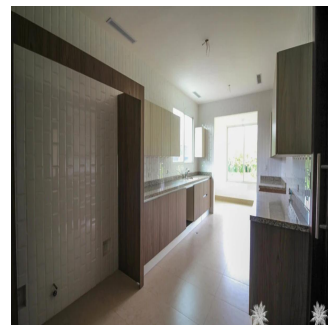

Custom built home using the best materials and finishes available, this property features the latest in modern design and construction to incorporate a large, spacious floor plan with high ceilings and plenty of windows. The new buyer will also appreciate the smart layout in the kitchen with adjoining service area and access to the closed garage. From the living room, enjoy a nice walk-out to the yard backing onto the 15th fairway which is green and very lush with hedges and trees acting as a backdrop. All of this in one of Panama's premier golf communities, a neighbourhood for those that want the best available!

Available From: 12.08.2019

Floor: 4   Floors: 4   Year Built: 2017   Car Spaces: 4   Year Of Construction: 2017   Type: Office