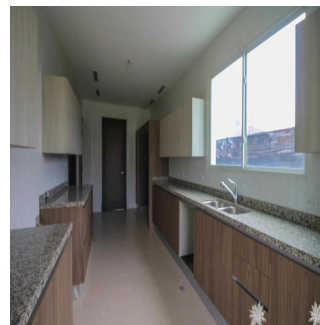

Penthouse

Santa Maria Luxury Gated Community Home

Philippines, Metro Manila, Makati, , , ,

SALES PRICE

\$ 1680000.00

- 465 qm
- 8 rooms
- 4 bedrooms
- 4 bathrooms
- 4 floors
- 4 qm land area
- 4 car spaces

Kent Davis

Panama Equity Real Estate

Panamá, Panama - Local Time

+507 6030-6782

Custom built home using the best materials and finishes available, this property features the latest in modern design and construction to incorporate a large, spacious floor plan with high ceilings and plenty of windows. The new buyer will also appreciate the smart layout in the kitchen with adjoining service area and access to the closed garage. From the living room, enjoy a nice walk-out to the yard backing onto the 15th fairway which is green and very lush with hedges and trees acting as a backdrop. All of this in one of Panama's premier golf communities, a neighbourhood for those that want the best available!

Available From: 12.08.2019

Floor: 4 Floors: 4 Year Built: 2017 Car Spaces: 4 Year Of Construction: 2017 Type: Office

Amenities

ID	Property ID
----	-------------

Outdoor Amenities