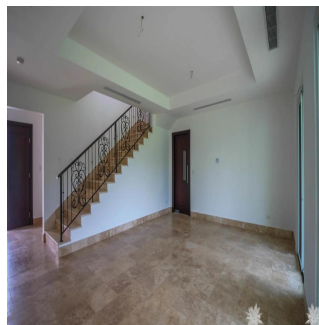

Custom built home using the best materials and finishes available, this property features the latest in modern design and construction to incorporate a large, spacious floor plan with high ceilings and plenty of windows. The new buyer will also appreciate the smart layout in the kitchen with adjoining service area and access to the closed garage. From the living room, enjoy a nice walk-out to the yard backing onto the 15th fairway which is green and very lush with hedges and trees acting as a backdrop. All of this in one of Panama's premier golf communities, a neighbourhood for those that want the best available!

Available From: 12.08.2019

Floor: 4   Floors: 4   Year Built: 2017   Car Spaces: 4   Year Of Construction: 2017   Type: Office