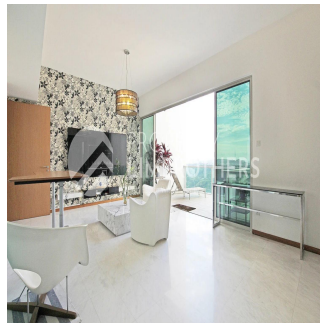

# 4 Bedroom Penthouse For Sale In Bukit Timah

Hong Kong, Hong Kong Island, Sheung Wan, Mount Sinai Dr, , ,

SALES PRICE

**USD 2751000.00**

- 3067 qft
- 8 rooms
- 4 bedrooms
- 4 bathrooms
- 4 floors
- 4 qft land area
- 4 car spaces

**Melvin Lim**

Property Lim Brothers

Singapore, Singapore - Local Time

+65 90676710

Imagine dining Al-fresco in the comfort and privacy of your own home that overlooks a panoramic view of Bukit Timah. This 4-Bedroom 3067 sqft penthouse makes it possible with its spacious balcony and functional layout. Feel the gentle caress of the light breeze on your cheeks when you push open your balcony doors, this super high story unit. Within 600m, you can walk to the nearby Dover MRT station. And if you have children who are still schooling, don't fret! There are international schools and Henry Park Primary School which surrounds the area.