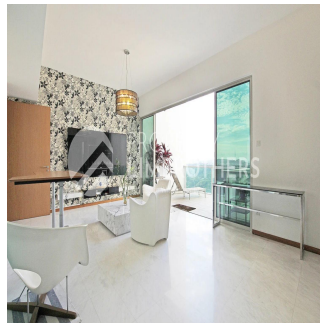

Penthouse

4 Bedroom Penthouse For Sale In Bukit Timah

Hong Kong, Hong Kong Island, Sheung Wan, Mount Sinai Dr, , ,

SALES PRICE

\$ 2751000.00

- 3067 qft
- 8 rooms
- 4 bedrooms
- 4 bathrooms
- 4 floors
- 4 qft land area
- 4 car spaces

Melvin Lim

Property Lim Brothers

Singapore, Singapore - Local Time

+65 90676710

Imagine dining Al-fresco in the comfort and privacy of your own home that overlooks a panoramic view of Bukit Timah. This 4-Bedroom 3067 sqft penthouse makes it possible with its spacious balcony and functional layout. Feel the gentle caress of the light breeze on your cheeks when you push open your balcony doors, this super high story unit. Within 600m, you can walk to the nearby Dover MRT station. And if you have children who are still schooling, don't fret! There are international schools and Henry Park Primary School which surrounds the area.