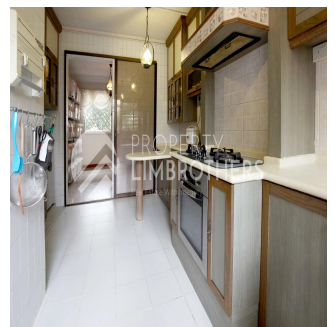

Penthouse

Grand Executive 3 Bedroom Maisonette

Hong Kong, Hong Kong Island, Mid-levels Central, Tampines Ave 5, 858, 520858,

SALES PRICE

\$ 579200.00

- 1571 qft
- 6 rooms
- 3 bedrooms
- 3 bathrooms
- 3 floors
- 3 qft land area
- 3 car spaces

Melvin Lim

Property Lim Brothers

Singapore, Singapore - Local Time

+65 90676710

Surround yourself with exquisite marble fittings! In this grand executive maisonette, you have access to spacious common areas and large bedroom sizes- all 3 bedrooms can fit a King Sized Bed comfortably! Plus point: This unit faces lush greenery which promises you good ventilation and scenic views. You will be utterly spoilt for choice since it only take you and your family a few minutes walk to Tampines Mall, Century Square, Tampines Mrt and many more!

Available From: 06.08.2019

Floor: 4 Floors: 4 Year Built: 2017 Car Spaces: 4 Year Of Construction: 2017 Type: Office

Amenities

ID Property ID

Outdoor Amenities