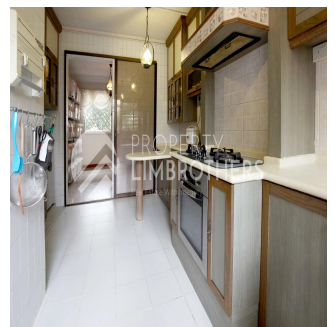

Penthouse

Grand Executive 3 Bedroom Maisonette

Hong Kong, Hong Kong Island, Mid-levels Central, Tampines Ave 5, 858, 520858,

SALES PRICE

USD 579200.00

- 1571 qft
- 6 rooms
- 3 bedrooms
- 3 bathrooms
- 3 floors
- 3 qft land area
- 3 car spaces

Melvin Lim

Property Lim Brothers

Singapore, Singapore - Local Time

+65 90676710

Surround yourself with exquisite marble fittings! In this grand executive maisonette, you have access to spacious common areas and large bedroom sizes- all 3 bedrooms can fit a King Sized Bed comfortably! Plus point: This unit faces lush greenery which promises you good ventilation and scenic views. You will be utterly spoilt for choice since it only take you and your family a few minutes walk to Tampines Mall, Century Square, Tampines Mrt and many more!

Available From: 06.08.2019

Floor: 4 Floors: 4 Year Built: 2017 Car Spaces: 4 Year Of Construction: 2017 Type: Office

Amenities

ID Property ID

Outdoor Amenities