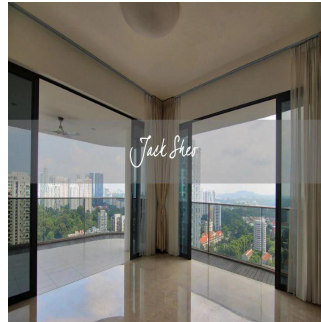

Penthouse

4 Bedroom Unit For Rent In Trilight

Hong Kong, Hong Kong Island, Sheung Wan, , , ,

- 2335 qft
- 8 rooms
- 4 bedrooms
- 4 bathrooms
- 4 floors
- 4 qft land area
- 4 car spaces

Jack Sheo
 Jack Sheo
 Singapore, Singapore - Local Time

+65 93378483

Trilight is located in the Newton area which is among Singapore’s prime district. The condo is within short walking distance to 3 shopping malls and Newton MRT station. Newton MRT station is one station away from Orchard MRT. This unit is located on level 25 and boasts a panoramic view of the neighbourhood. The unit is spacious, bright and has a wrap around balcony that cuddles the living room and master bedroom. There is a wet and dry kitchen and a helper’s room and bathroom. This is perfect for tenants who like high rise living and spacious units.