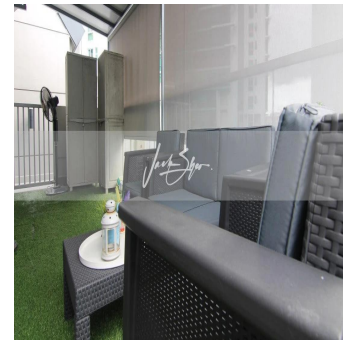

Penthouse

3 Bedroom Duplex Unit For Sale In Hills Twoone

Hong Kong, Discovery Bay, Discovery Bay, Hillview Ter, 21, 669232,

SALES PRICE

USD 942700.00

- 1141 qft
- 5 rooms
- 3 bedrooms
- 2 bathrooms
- 2 floors
- 2 qft land area
- 2 car spaces

Jack Sheo
 Jack Sheo
 Singapore, Singapore - Local Time

+65 93378483

Hills Twoone is a low-rise development located at 21 Hillview Terrace. This Hills Twoone penthouse unit for sale is tucked at a corner of the building. It is split into 2 levels in the following configuration: Lower floor: – 2 bedrooms (can accommodate queen-sized bed) – 1 common bathroom – living/dining/kitchen Upper floor: – ensuite master bedroom – sheltered terrace The layout is practical and compact which makes it easy to use and maintain. The unit also enjoys very good natural lighting.