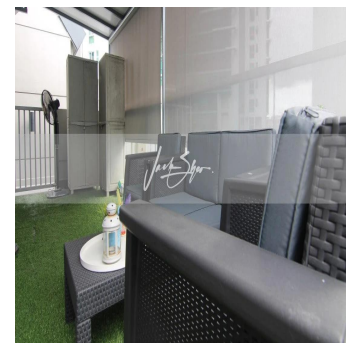

Penthouse

3 Bedroom Duplex Unit For Sale In Hills Twoone

Hong Kong, Discovery Bay, Discovery Bay, Hillview Ter, 21, 669232,

SALES PRICE

\$ 942700.00

- 1141 qft
- 5 rooms
- 3 bedrooms
- 2 bathrooms
- 2 floors
- 2 qft land area
- 2 car spaces

Jack Sheo
Jack Sheo
Singapore, Singapore - Local Time

+65 93378483

Hills Twoone is a low-rise development located at 21 Hillview Terrace. This Hills Twoone penthouse unit for sale is tucked at a corner of the building. It is split into 2 levels in the following configuration: Lower floor: – 2 bedrooms (can accommodate queen-sized bed) – 1 common bathroom – living/dining/kitchen Upper floor: – ensuite master bedroom – sheltered terrace The layout is practical and compact which makes it easy to use and maintain. The unit also enjoys very good natural lighting.