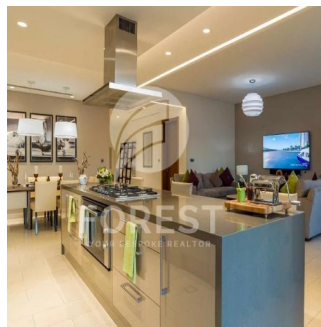

Penthouse

New Luxury 1 Bedroom Apartment In Sobha Creek Vista

Australia, New South Wales, Dawes Point, , , ,

SALES PRICE

USD 820000.00

- 493 qft
- 0 rooms
- 1 bedrooms
- 1 bathrooms
- 1 floors
- 1 qft land area
- 1 car spaces

Tetiana Tsymbal
For Est Real Estate
Dubai, United Arab Emirates - Local Time

+971 55-909-1717

Amazing View.

Available From: 01.01.1970

Floor: 4   Floors: 4   Year Built: 2017   Car Spaces: 4   Year Of Construction: 2017   Type: Office