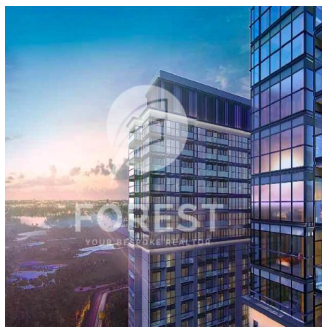

Penthouse

New Luxury 1 Bedroom Apartment In Sobha Creek Vista

Australia, New South Wales, Dawes Point, , , ,

SALES PRICE

USD 820000.00

- 493 qft
- 0 rooms
- 1 bedrooms
- 1 bathrooms
- 1 floors
- 1 qft land area
- 1 car spaces

Tetiana Tsymbal
For Est Real Estate
Dubai, United Arab Emirates - Local Time

+971 55-909-1717

Amazing View.

Available From: 01.01.1970

Floor: 4   Floors: 4   Year Built: 2017   Car Spaces: 4   Year Of Construction: 2017   Type: Office