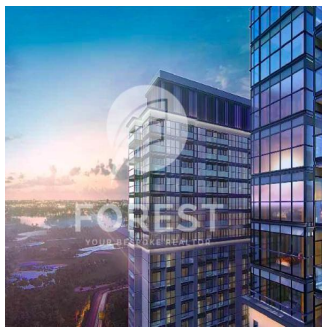

Penthouse

New Luxury 1 Bedroom Apartment In Sobha Creek Vista

Australia, New South Wales, Dawes Point, , , ,

SALES PRICE

$ 820000.00

- 493 qft
- 0 rooms
- 1 bedrooms
- 1 bathrooms
- 1 floors
- 1 qft land area
- 1 car spaces

Tetiana Tsymbal
For Est Real Estate
Dubai, United Arab Emirates - Local Time

+971 55-909-1717

Amazing View.

Available From: 01.01.1970

Floor: 4   Floors: 4   Year Built: 2017   Car Spaces: 4   Year Of Construction: 2017   Type: Office