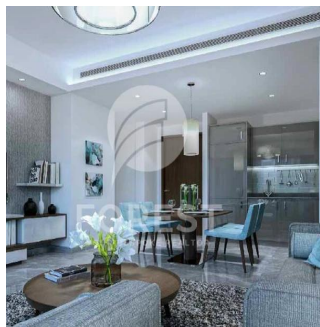

Penthouse

New Luxury 1 Bedroom Apartment In Sobha Creek Vista

Australia, New South Wales, Dawes Point, , , ,

SALES PRICE

USD 820000.00

- 493 qft
- 0 rooms
- 1 bedrooms
- 1 bathrooms
- 1 floors
- 1 qft land area
- 1 car spaces

Sobha Creek Vistas, Dubai's new finest level of living. Sobha Creek Vistas is located at the centre of Dubai in a unique location, facing the Dubai creek. Creek Horizon's two towers will be located adjacent to the central park of the island district and have views of the Downtown skyline, the Creek, and the Ras Al Khor Wildlife Sanctuary.