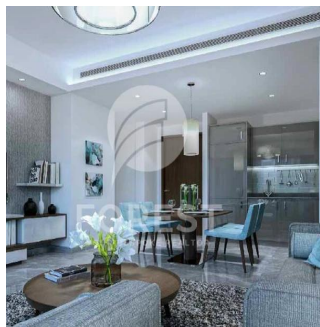

Penthouse

New Luxury 1 Bedroom Apartment In Sobha Creek Vista

Australia, New South Wales, Dawes Point, , , ,

SALES PRICE

\$ 820000.00

- 493 qft
- 0 rooms
- 1 bedrooms
- 1 bathrooms
- 1 floors
- 1 qft land area
- 1 car spaces

Sobha Creek Vistas, Dubai's new finest level of living. Sobha Creek Vistas is located at the centre of Dubai in a unique location, facing the Dubai creek. Creek Horizon's two towers will be located adjacent to the central park of the island district and have views of the Downtown skyline, the Creek, and the Ras Al Khor Wildlife Sanctuary.