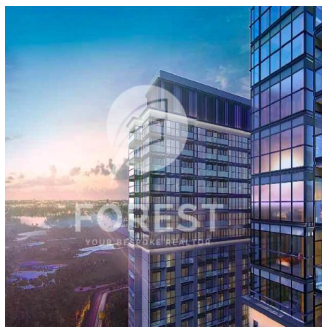

Penthouse

New Luxury 1 Bedroom Apartment In Sobha Creek Vista

Australia, New South Wales, Dawes Point, , , ,

SALES PRICE

USD 820000.00

- 493 qft
- 0 rooms
- 1 bedrooms
- 1 bathrooms
- 1 floors
- 1 qft land area
- 1 car spaces

Sobha Creek Vistas, Dubai's new finest level of living. Sobha Creek Vistas is located at the centre of Dubai in a unique location, facing the Dubai creek. Creek Horizon's two towers will be located adjacent to the central park of the island district and have views of the Downtown skyline, the Creek, and the Ras Al Khor Wildlife Sanctuary.