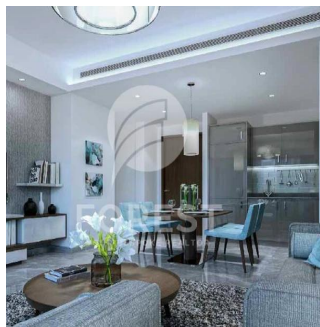

Penthouse

New Luxury 1 Bedroom Apartment In Sobha Creek Vista

Australia, New South Wales, Dawes Point, , , ,

SALES PRICE

USD 820000.00

- 493 qft
- 0 rooms
- 1 bedrooms
- 1 bathrooms
- 1 floors
- 1 qft land area
- 1 car spaces

Tetiana Tsymbal
For Est Real Estate
Dubai, United Arab Emirates - Local Time

+971 55-909-1717

Amazing View.

Available From: 01.01.1970

Floor: 4   Floors: 4   Year Built: 2017   Car Spaces: 4   Year Of Construction: 2017   Type: Office