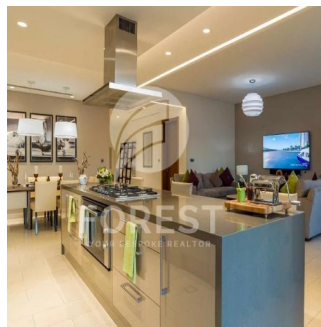

Penthouse

New Luxury 1 Bedroom Apartment In Sobha Creek Vista

Australia, New South Wales, Dawes Point, , , ,

SALES PRICE

USD 820000.00

- 493 qft
- 0 rooms
- 1 bedrooms
- 1 bathrooms
- 1 floors
- 1 qft land area
- 1 car spaces

Sobha Creek Vistas, Dubai's new finest level of living. Sobha Creek Vistas is located at the centre of Dubai in a unique location, facing the Dubai creek. Creek Horizon's two towers will be located adjacent to the central park of the island district and have views of the Downtown skyline, the Creek, and the Ras Al Khor Wildlife Sanctuary.