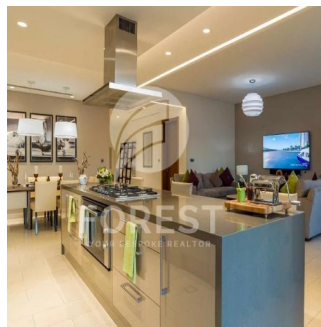

Penthouse

New Luxury 1 Bedroom Apartment In Sobha Creek Vista

Australia, New South Wales, Dawes Point, , , ,

SALES PRICE

\$ 820000.00

- 493 qft
- 0 rooms
- 1 bedrooms
- 1 bathrooms
- 1 floors
- 1 qft land area
- 1 car spaces

Sobha Creek Vistas, Dubai's new finest level of living. Sobha Creek Vistas is located at the centre of Dubai in a unique location, facing the Dubai creek. Creek Horizon's two towers will be located adjacent to the central park of the island district and have views of the Downtown skyline, the Creek, and the Ras Al Khor Wildlife Sanctuary.