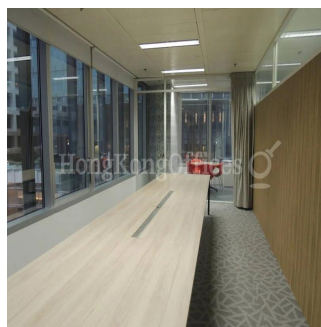

Hong Kong Offices
 Hong Kong Offices
 Admiralty, Hong Kong - Local Time

 +852 3101 1448

View This unit looks out to the surrounding buildings. Internal Condition The fully fitted office is in good condition. It enjoys a direct lift lobby. It comes with a glass door entrance.

Available From: 28.07.2019

Floor: 4 Floors: 4 Year Built: 2017 Car Spaces: 4 Year Of Construction: 2017 Type: Office

Amenities

ID Property ID

Outdoor Amenities