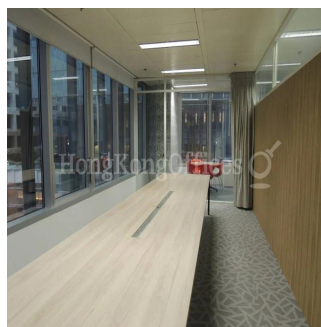

**Hong Kong Offices**  
 Hong Kong Offices  
 Admiralty, Hong Kong - Local Time

+852 3101 1448

View This unit looks out to the surrounding buildings. Internal Condition The fully fitted office is in good condition. It enjoys a direct lift lobby. It comes with a glass door entrance.