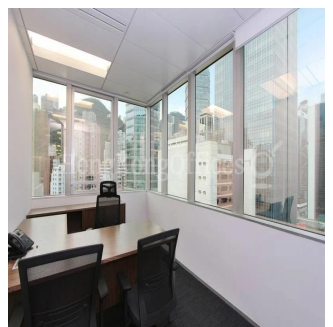

**Hong Kong Offices**  
 Hong Kong Offices  
 Admiralty, Hong Kong - Local Time

+852 3101 1448

View It offers an open view. There are views from two sides of this office. Internal Condition The fully fitted office is in good condition. The layout is efficient. The conference room is presentable. The meeting room is presentable. The manager room is spacious. The director room is large. The open office area is roomy enough for workstations and filing cabinets. It enjoys a direct lift lobby. Furniture is provided for a quick move in. Professionally designed reception greets your guests.