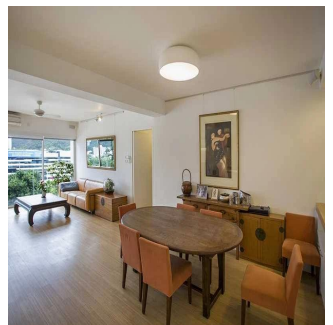

**Victoria Allan**  
Habitat Property  
Central, Hong Kong - Local Time

 +852 9779 0233

- Open view over the greenery of Shouson Hill
- Good size 3 bedrooms plus a study
- Conveniently located in Shouson Hill
- One car parking space
- Sole Agent - Contact Tish Hayward 6082 2245