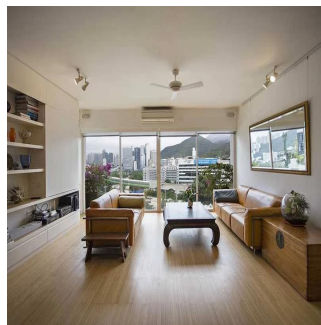

Penthouse

Great Family Home For Rent In Shouson Hill

Australia, New South Wales, Rosebery, Shouson Hill Rd W, 12, ,

MONTHLY RENTAL PRICE

$ 10900.00

SALES PRICE

$ 0.00

- 1722 qm
- 5 rooms
- 3 bedrooms
- 2 bathrooms
- 2 floors
- 2 qm land area
- 2 car spaces

Victoria Allan
Habitat Property
Central, Hong Kong - Local Time

+852 9779 0233

- Open view over the greenery of Shouson Hill
- Good size 3 bedrooms plus a study
- Conveniently located in Shouson Hill
- One car parking space
- Sole Agent - Contact Tish Hayward 6082 2245

Available From: 27.07.2019

Floor: 4   Floors: 4   Year Built: 2017   Car Spaces: 4   Year Of Construction: 2017   Type: Office