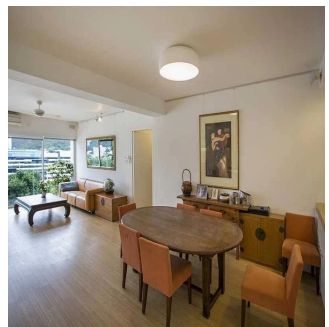

**Victoria Allan**  
Habitat Property  
Central, Hong Kong - Local Time

+852 9779 0233

- Open view over the greenery of Shouson Hill
  - Good size 3 bedrooms plus a study
  - Conveniently located in Shouson Hill
  - One car parking space
- Sole Agent - Contact Tish Hayward 6082 2245