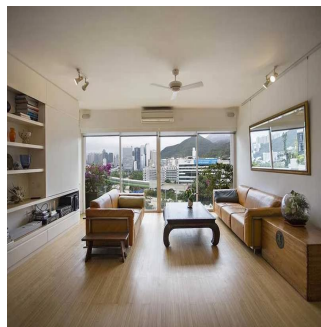

Penthouse

Great Family Home For Rent In Shouson Hill

Australia, New South Wales, Rosebery, Shouson Hill Rd W, 12, ,

MONTHLY RENTAL PRICE

USD 10900.00

SALES PRICE

USD 0.00

- 🏠 1722 qm
- 🏠 5 rooms
- 🛏️ 3 bedrooms
- 🚿 2 bathrooms
- 🏠 2 floors
- 📏 2 qm land area
- 🚗 2 car spaces

Victoria Allan
Habitat Property
Central, Hong Kong - Local Time

+852 9779 0233

1. Open view over the greenery of Shouson Hill
   - Good size 3 bedrooms plus a study
   - Conveniently located in Shouson Hill
   - One car parking space
2. Sole Agent - Contact Tish Hayward 6082 2245

Available From: 27.07.2019

Floor: 4   Floors: 4   Year Built: 2017   Car Spaces: 4   Year Of Construction: 2017   Type: Office