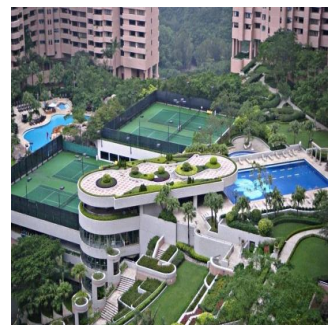

**Maureen Mills**

Executive Homes Hong Kong

Centra, Hong Kong - Ortszeit

+852 2537 1177

This iconic development, completed in 1989, in the middle of HK island, consists of totally eighteen 20 storey blocks of differing sized apartments. Towers 1 & 2 are fully furnished serviced apartments, either studios or 1-3 bedrooms. The other towers are residential ones and range from 1001 sf - 2626 sf saleable areas, with 2-4 bedrooms plus study. There are a total of 779 residential apartments. The development is surrounded by walking trails and a country park and has extensive clubhouse facilities.