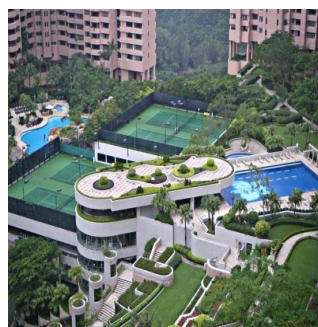

Penthouse

Tai Tam Apartment For Sale

Australien, New South Wales, Rouse Hill, Tai Tam Reservoir Rd, 88, ,

VERKAUFSPREIS

USD 9860000.00

- 🏠 2787 qm
- 🛏️ 5 Zimmer
- 🛏️ 3 Schlafzimmer
- 🚿 2 Badezimmer
- 🏠 2 Etagen
- 📐 2 qm Grundstücksfläche
- 🚗 2 Autostellplätze

Maureen Mills

Executive Homes Hong Kong

Centra, Hong Kong - Ortszeit

+852 2537 1177

This iconic development, completed in 1989, in the middle of HK island, consists of totally eighteen 20 storey blocks of differing sized apartments. Towers 1& 2 are fully furnished serviced apartments, either studios or 1-3 bedrooms. The other towers are residential ones and range from 1001 sf - 2626 sf saleable areas, with 2-4 bedrooms plus study. There are a total of 779 residential apartments. The development is surrounded by walking trails and a country park and has extensive clubhouse facilities.