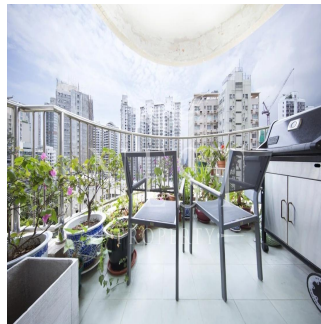

🏗️ 2 Etagen 📐 2 qm Grundstücksfläche 🅇 2 Autostellplätze

Naomi Budden
Nest Property
Sheung Wan, Hong Kong - Ortszeit

☎️ +852 3689 7523

FEATURES:

Balcony, Helper's Room, Car Park

BUILDING FACILITIES:

Shuttle Bus