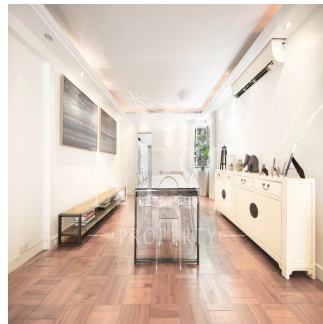

🏗️ 2 Etagen 📐 2 qm Grundstücksfläche 🅇 2 Autostellplätze

Naomi Budden
Nest Property
Sheung Wan, Hong Kong - Ortszeit

☎️ +852 3689 7523

FEATURES:

Balcony, Helper's Room, Car Park

BUILDING FACILITIES:

Shuttle Bus