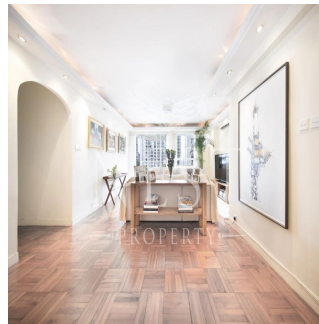

🏗️ 2 Etagen 📐 2 qm Grundstücksfläche 🅇 2 Autostellplätze

Naomi Budden
Nest Property
Sheung Wan, Hong Kong - Ortszeit

☎️ +852 3689 7523

FEATURES:

Balcony, Helper's Room, Car Park

BUILDING FACILITIES:

Shuttle Bus