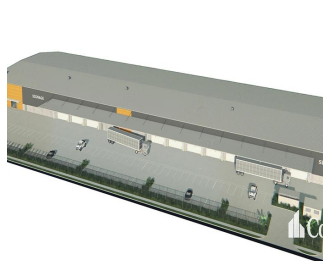

# Large Format Warehousing Facility

Südafrika, Gauteng, Sandton, , , 4207,

- 8893 qm
- 0 Zimmer
- 0 Schlafzimmer
- 0 Badezimmer
- 0 Etagen
- 0 qm Grundstücksfläche
- 0 Autostellplätze

**Paul Bates**

Corwells Commercial Property  
Yatala, Australia - Ortszeit

+61 423 699 966

- High clearance warehouse of 8,493sqm - Multiple electricity operated roller doors 6m high x 6m wide - 400sqm of two level corporate office - Dual 10m wide driveway crossovers - 12m deep full length all weather awning - Efficient construction providing sustainability and energy savings - Empire Estate is the largest industrial estate on the Gold Coast - Call Exclusive Agent to discuss requirements This unique opportunity is situated in the heart of the Yatala Enterprise Area. Ideally located between the two largest consumer markets of Brisbane and the Gold Coast with direct access from the M1 via Exit 38 and Exit 41 in both north and south directions.

Verfügbar Von: 17.07.2019

Etage: 4    Etagen: 4    Baujahr: 2017    Pkw-Stellplätze: 4    Baujahr: 2017    Typ: Büro